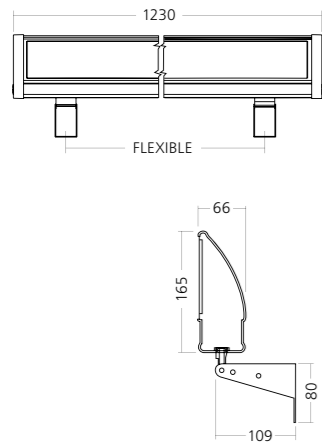

ARCHITAINMENT

DIMENSIONS

- 5 years warranty
- LED
- up to 5350 lm
- up to 135 lm/W
- 80 Ra

Mounting	Surface mounted
Optical system	Asymmetric polished reflector
Light distribution	Direct
Driver	Electronic control gear FIX/1-10V/DALI
Materials	Housing: extruded AL Reflector: polished anodised AL Reflector cover: transparent hardened glass
Surface finish	Housing: anthracite (high corrosion resistant powder coat finish RAL 7016)
Weight	5.7 kg
Service lifetime	50 000 hours / L80 B10 @ 35 °C
Ambient temperature	- 20 °C / + 45 °C
EEC	A++