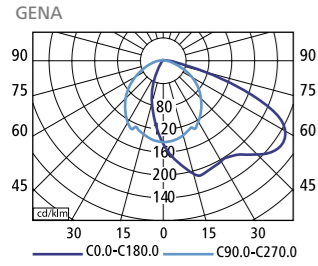

ARCHITAINMENT

DIMENSIONS

- 5 years warranty
- LED
- up to 5350 lm
- up to 135 lm/W
- 80 Ra

Mounting	Surface mounted
Optical system	Asymmetric polished reflector
Light distribution	Direct
Driver	Electronic control gear FIX/1-10V/DALI
Materials	Housing: extruded AL Reflector: polished anodised AL Reflector cover: transparent hardened glass
Surface finish	Housing: anthracite (high corrosion resistant powder coat finish RAL 7016)
Weight	5.7 kg
Service lifetime	50 000 hours / L80 B10 @ 35 °C
Ambient temperature	- 20 °C / + 45 °C
EEC	A++

Type	mounting type	modul	net lumen output (at Ta = 25 °C)	power consumption	color rendering index	correlated color temperature	optic	control	color
			(lm)	(W)	CRI (Ra)	CCT (K)			
GENA	SM	LG	2550	20	80	3000	ASYM	FIX / DALI / 1-10V	GREY
GENA	SM	LG	2600	20	80	4000	ASYM	FIX / DALI / 1-10V	GREY
GENA	SM	LG	2700	20	80	5000	ASYM	FIX / DALI / 1-10V	GREY
GENA	SM	LG	5000	40	80	3000	ASYM	FIX / DALI / 1-10V	GREY
GENA	SM	LG	5150	40	80	4000	ASYM	FIX / DALI / 1-10V	GREY
GENA	SM	LG	5350	40	80	5000	ASYM	FIX / DALI / 1-10V	GREY