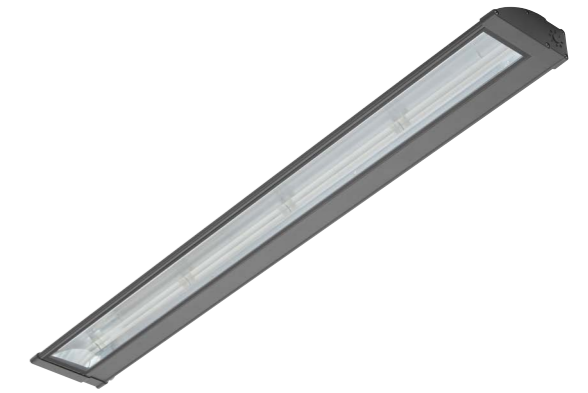

ARCHITAINMENT

DIMENSIONS

- 5 years warranty
- LED
- up to 5350 lm
- up to 135 lm/W
- 80 Ra

Mounting	Surface mounted
Optical system	Asymmetric polished reflector
Light distribution	Direct
Driver	Electronic control gear FIX/1-10V/DALI
Materials	Housing: extruded AL Reflector: polished anodised AL Reflector cover: transparent hardened glass
Surface finish	Housing: anthracite (high corrosion resistant powder coat finish RAL 7016)
Weight	5.7 kg
Service lifetime	50 000 hours / L80 B10 @ 35 °C
Ambient temperature	- 20 °C / + 45 °C
EEC	A++

GENA

Take outdoor advertising to the next level with the line of new Gena billboard lighting fixtures. With its long lifetime span and A++ energy rating Gena is a favourite product for any size of outdoor display.