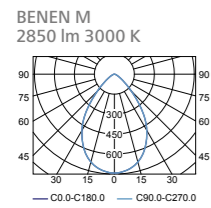

RETAIL, OFFICE

- 5 years warranty
- LED
- up to 3000 lm
- up to 120 lm/W
- 80 Ra

Mounting	Ceiling recessed
Optical system	Matt reflector + diffuser
Light distribution	Direct
Driver	Electronic control gear - FIX - DALI (dimnable 1-100% / Touch DIM)
Materials	Housing: sheet steel Reflector: matt AL Diffuser: microprismatic PMMA Trim: die cast AL On request: Cover (IP54 optical part): transparent PC
Surface finish	Trim: white (RAL9003), other colours on request
Weight	0.8 kg (S), 1.0 kg (M)
Accessories	On request: Recessed concrete ceiling box
Service lifetime	50 000 hours / L90 B10 @ 35 °C (S) 50 000 hours / L85 B10 @ 35 °C (M)
Ambient temperature	- 25 °C / + 35 °C
EEC	A++ / A+ / A

BENEN

BENEN prides itself mainly on excellent adaptability to the client's needs. Due to extensive research into luminaire design and construction properties, BENEN reaches high lighting efficacy and provides comfortable lighting atmosphere in any retail application.

Type	mounting type	modul	net lumen output (at Ta = 25 °C)		power consumption (W)	color rendering index CRI (Ra)	correlated color temperature CCT (K)	optic	control	color
			IP 40 (lm)	IP 54 (lm)						
BENEN S	RE	LG	1250	1200	11	80	3000	MR 71°	FIX / DALI	WHITE
BENEN S	RE	LG	1300	1250	11	80	4000	MR 71°	FIX / DALI	WHITE
BENEN S	RE	LG	2050	1950	18	80	3000	MR 71°	FIX / DALI	WHITE
BENEN S	RE	LG	2150	2050	18	80	4000	MR 71°	FIX / DALI	WHITE
BENEN M	RE	LG	2100	1950	19	80	3000	MR 70°	FIX / DALI	WHITE
BENEN M	RE	LG	2200	2050	19	80	4000	MR 70°	FIX / DALI	WHITE
BENEN M	RE	LG	2850	2750	25	80	3000	MR 70°	FIX / DALI	WHITE
BENEN M	RE	LG	3000	2900	25	80	4000	MR 70°	FIX / DALI	WHITE

Luminous flux tolerance +/- 10%. The Company reserves the right to change any product specifications without prior notification.

STANDARD

- 220-240V 50-60Hz
- LED
- ECG
- ECG DALI
- ECG touch DIM
- IP 20
- OPTICAL IP 40

ON REQUEST

- OPTICAL IP 54
- EMERGENCY

order description: BENEN M RE LG 3000 840 MR70 DA WH