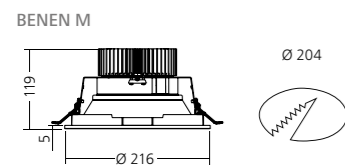

RETAIL, OFFICE

- 5 years warranty
- LED
- up to 3000 lm
- up to 120 lm/W
- 80 Ra

Mounting	Ceiling recessed
Optical system	Matt reflector + diffuser
Light distribution	Direct
Driver	Electronic control gear - FIX - DALI (dimnable 1-100% / Touch DIM)
Materials	Housing: sheet steel Reflector: matt AL Diffuser: microprismatic PMMA Trim: die cast AL On request: Cover (IP54 optical part): transparent PC
Surface finish	Trim: white (RAL9003), other colours on request
Weight	0.8 kg (S), 1.0 kg (M)
Accessories	On request: Recessed concrete ceiling box
Service lifetime	50 000 hours / L90 B10 @ 35 °C (S) 50 000 hours / L85 B10 @ 35 °C (M)
Ambient temperature	- 25 °C / + 35 °C
EEC	A++ / A+ / A

BENEN

BENEN prides itself mainly on excellent adaptability to the client's needs. Due to extensive research into luminaire design and construction properties, BENEN reaches high lighting efficacy and provides comfortable lighting atmosphere in any retail application.

Type	mounting type	modul	net lumen output (at Ta = 25 °C)		power consumption (W)	color rendering index CRI (Ra)	correlated color temperature CCT (K)	optic	control	color
			IP 40 (lm)	IP 54 (lm)						
BENEN S	RE	LG	1250	1200	11	80	3000	MR 71°	FIX / DALI	WHITE
BENEN S	RE	LG	1300	1250	11	80	4000	MR 71°	FIX / DALI	WHITE
BENEN S	RE	LG	2050	1950	18	80	3000	MR 71°	FIX / DALI	WHITE
BENEN S	RE	LG	2150	2050	18	80	4000	MR 71°	FIX / DALI	WHITE
BENEN M	RE	LG	2100	1950	19	80	3000	MR 70°	FIX / DALI	WHITE
BENEN M	RE	LG	2200	2050	19	80	4000	MR 70°	FIX / DALI	WHITE
BENEN M	RE	LG	2850	2750	25	80	3000	MR 70°	FIX / DALI	WHITE
BENEN M	RE	LG	3000	2900	25	80	4000	MR 70°	FIX / DALI	WHITE

Luminous flux tolerance +/- 10%. The Company reserves the right to change any product specifications without prior notification.

STANDARD

- 220-240V 50-60Hz
- LED
- ECG
- ECG DALI
- ECG touch DIM
- IP 20
- OPTICAL IP 40

ON REQUEST

- OPTICAL IP 54
- EMERGENCY

order description: BENEN M RE LG 3000 840 MR70 DA WH