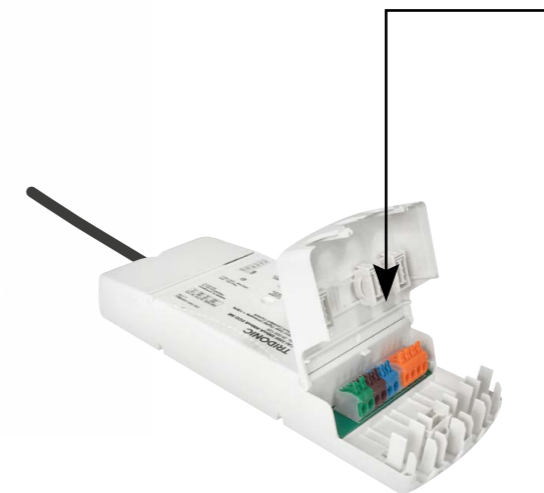

BENEN

Thermally protected driver

reacts to overheating first by regulating its output and if the overheating lasts, it turns off automatically, so that there is no damage caused to the driver.

Color stability

is provided by a quality chip with **3 SDCM**, which is a guarantee of the same colour over the entire service lifetime.

Quick and effortless installation

is ensured by push-in connectors and integrated strain-relief, which is placed in the closing cover of the driver.

IP 54 cover (On request)

protects the LED and optical system against unnecessary damage caused by dust or contact with the outside environment.

Emergency lighting (On request)

is an in-built safety feature which provides for light supply for **3 hours** in the case of electricity shortage.