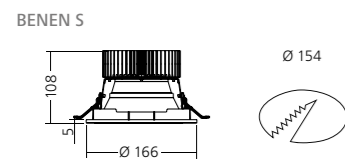

RETAIL, OFFICE

- 5 years warranty
- LED
- up to 3000 lm
- up to 120 lm/W
- 80 Ra

Mounting	Ceiling recessed
Optical system	Matt reflector + diffuser
Light distribution	Direct
Driver	Electronic control gear - FIX - DALI (dimnable 1-100% / Touch DIM)
Materials	Housing: sheet steel Reflector: matt AL Diffuser: microprismatic PMMA Trim: die cast AL On request: Cover (IP54 optical part): transparent PC
Surface finish	Trim: white (RAL9003), other colours on request
Weight	0.8 kg (S), 1.0 kg (M)
Accessories	On request: Recessed concrete ceiling box
Service lifetime	50 000 hours / L90 B10 @ 35 °C (S) 50 000 hours / L85 B10 @ 35 °C (M)
Ambient temperature	- 25 °C / + 35 °C
EEC	A++ / A+ / A

BENEN

BENEN prides itself mainly on excellent adaptability to the client's needs. Due to extensive research into luminaire design and construction properties, BENEN reaches high lighting efficacy and provides comfortable lighting atmosphere in any retail application.

Type	mounting type	modul	net lumen output (at Ta = 25 °C)		power consumption (W)	color rendering index CRI (Ra)	correlated color temperature CCT (K)	optic	control	color
			IP 40 (lm)	IP 54 (lm)						
BENEN S	RE	LG	1250	1200	11	80	3000	MR 71°	FIX / DALI	WHITE
BENEN S	RE	LG	1300	1250	11	80	4000	MR 71°	FIX / DALI	WHITE
BENEN S	RE	LG	2050	1950	18	80	3000	MR 71°	FIX / DALI	WHITE
BENEN S	RE	LG	2150	2050	18	80	4000	MR 71°	FIX / DALI	WHITE
BENEN M	RE	LG	2100	1950	19	80	3000	MR 70°	FIX / DALI	WHITE
BENEN M	RE	LG	2200	2050	19	80	4000	MR 70°	FIX / DALI	WHITE
BENEN M	RE	LG	2850	2750	25	80	3000	MR 70°	FIX / DALI	WHITE
BENEN M	RE	LG	3000	2900	25	80	4000	MR 70°	FIX / DALI	WHITE

Luminous flux tolerance +/- 10%. The Company reserves the right to change any product specifications without prior notification.

STANDARD

- 220-240V 50-60Hz
- LED
- ECG
- ECG DALI
- ECG touch DIM
- IP 20
- OPTICAL IP 40

ON REQUEST

- OPTICAL IP 54
- EMERGENCY

order description: BENEN M RE LG 3000 840 MR70 DA WH