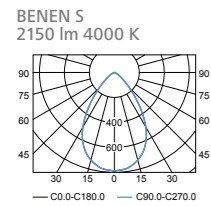

RETAIL, OFFICE

- 5 years warranty
- LED
- up to 3000 lm
- up to 120 lm/W
- 80 Ra

Mounting	Ceiling recessed
Optical system	Matt reflector + diffuser
Light distribution	Direct
Driver	Electronic control gear - FIX - DALI (dimnable 1-100% / Touch DIM)
Materials	Housing: sheet steel Reflector: matt AL Diffuser: microprismatic PMMA Trim: die cast AL On request: Cover (IP54 optical part): transparent PC
Surface finish	Trim: white (RAL9003), other colours on request
Weight	0.8 kg (S), 1.0 kg (M)
Accessories	On request: Recessed concrete ceiling box
Service lifetime	50 000 hours / L90 B10 @ 35 °C (S) 50 000 hours / L85 B10 @ 35 °C (M)
Ambient temperature	- 25 °C / + 35 °C
EEC	A++ / A+ / A

BENEN

BENEN prides itself mainly on excellent adaptability to the client's needs. Due to extensive research into luminaire design and construction properties, BENEN reaches high lighting efficacy and provides comfortable lighting atmosphere in any retail application.

Type	mounting type	modul	net lumen output (at Ta = 25 °C)		power consumption (W)	color rendering index CRI (Ra)	correlated color temperature CCT (K)	optic	control	color
			IP 40 (lm)	IP 54 (lm)						
BENEN S	RE	LG	1250	1200	11	80	3000	MR 71°	FIX / DALI	WHITE
BENEN S	RE	LG	1300	1250	11	80	4000	MR 71°	FIX / DALI	WHITE
BENEN S	RE	LG	2050	1950	18	80	3000	MR 71°	FIX / DALI	WHITE
BENEN S	RE	LG	2150	2050	18	80	4000	MR 71°	FIX / DALI	WHITE
BENEN M	RE	LG	2100	1950	19	80	3000	MR 70°	FIX / DALI	WHITE
BENEN M	RE	LG	2200	2050	19	80	4000	MR 70°	FIX / DALI	WHITE
BENEN M	RE	LG	2850	2750	25	80	3000	MR 70°	FIX / DALI	WHITE
BENEN M	RE	LG	3000	2900	25	80	4000	MR 70°	FIX / DALI	WHITE

Luminous flux tolerance +/- 10%. The Company reserves the right to change any product specifications without prior notification.

STANDARD

- 220-240V 50-60Hz
- LED
- ECG
- ECG DALI
- ECG touch DIM
- IP 20
- OPTICAL IP 40

ON REQUEST

- OPTICAL IP 54
- EMERGENCY

order description: BENEN M RE LG 3000 840 MR70 DA WH