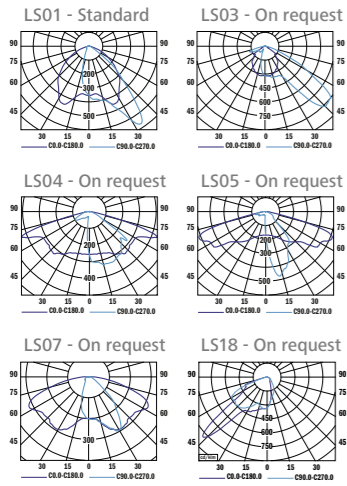

STREET

DIMENSIONS

- 5 years warranty
- LED
- up to 5800 lm
- up to 134 lm/W
- CRI 70+ Ra

Mounting	T6 - Pole top and side entry installation Ø 60 mm
Optical system	Lenses: LS01 - Standard LS03, LS04, LS05, LS07, LS18 - On request
Light distribution	Direct
Driver	Electronic control gear with constant lumen output - B1 (The Basic 01 function executes the dimming schedule based on a virtual clock) ON - 23:00 100 % / 23:00 - 4:00 50 % / 4:00 - OFF 100 % - FI (FIX + CLO) - RF (DALI Radio controlled + CLO)
Surge protection	10 kV
Materials	Housing: die cast AL Cover: hardened transparent glass Frame: sheet steel Tilttable spigot: die cast AL
Surface finish	Housing: grey RAL 9006
Accessories	On request: IP connector
Weight	7.3 - 8.3 kg
Service lifetime	100 000 hours / L80 B20 @ 35 °C
Ambient temperature	- 35 °C / + 40 °C
EEC	A++ / A+ / A

Type	mounting type	modul	net lumen output (at Ta = 25 °C)	power consumption	color rendering index	correlated color temperature	optic	control	color
			(lm)	(W)	CRI (Ra)	CCT (K)			
DAMYA S	T6	NICHIA	1800	15 - 18	70	4000	LS01 / LS03 / LS04 / LS05 / LS07 / LS18	B1 / FI / RF	GREY
DAMYA S	T6	NICHIA	2900	23 - 28	70	4000	LS01 / LS03 / LS04 / LS05 / LS07 / LS18	B1 / FI / RF	GREY
DAMYA S	T6	NICHIA	3900	30 - 36	70	4000	LS01 / LS03 / LS04 / LS05 / LS07 / LS18	B1 / FI / RF	GREY
DAMYA S	T6	NICHIA	4900	37 - 44	70	4000	LS01 / LS03 / LS04 / LS05 / LS07 / LS18	B1 / FI / RF	GREY
DAMYA S	T6	NICHIA	5800	43 - 52	70	4000	LS01 / LS03 / LS04 / LS05 / LS07 / LS18	B1 / FI / RF	GREY

Luminous flux tolerance +/- 10%. The Company reserves the right to change any product specifications without prior notification.

order description: DAMYA S T6 N 5800 740 LS01 B1 GR

STANDARD