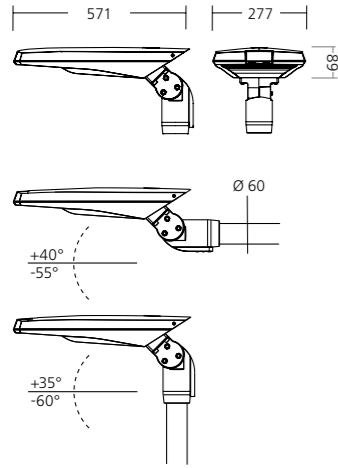

STREET

DIMENSIONS

- 5 years warranty
- LED
- up to 5800 lm
- up to 134 lm/W
- CRI 70+ Ra

Mounting	T6 - Pole top and side entry installation Ø 60 mm
Optical system	Lenses: LS01 - Standard LS03, LS04, LS05, LS07, LS18 - On request
Light distribution	Direct
Driver	Electronic control gear with constant lumen output - B1 (The Basic 01 function executes the dimming schedule based on a virtual clock) ON - 23:00 100 % / 23:00 - 4:00 50 % / 4:00 - OFF 100 % - FI (FIX + CLO) - RF (DALI Radio controlled + CLO)
Surge protection	10 kV
Materials	Housing: die cast AL Cover: hardened transparent glass Frame: sheet steel Tilttable spigot: die cast AL
Surface finish	Housing: grey RAL 9006
Accessories	On request: IP connector
Weight	7.3 - 8.3 kg
Service lifetime	100 000 hours / L80 B20 @ 35 °C
Ambient temperature	- 35 °C / + 40 °C
EEC	A++ / A+ / A

PRELIMINARY

DAMYA S

DAMYA S is an efficient LED street luminaire suitable for residential streets, squares, parks, pedestrian paths and parking areas. The lumen package, lifetime, and energy profile can be adjusted to meet the needs of specific solutions. The fixture includes an opening mechanism which simplifies maintenance; it allows for a quick replacement of malfunctioning or failed components like driver or LED module.

Luminous flux tolerance +/- 10%. The Company reserves the right to change any product specifications without prior notification.

order description: DAMYA S T6 N 5800 740 LS01 B1 GR

STANDARD