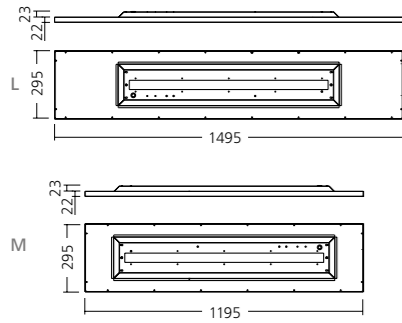

OFFICE & EDUCATION

EDYN SU M

DIMENSIONS

MOUNTING

- 5 years warranty
- LED
- up to 7000 lm
- up to 132 lm/W
- 80 Ra

Type	mounting type	modul	net lumen output (at Ta = 25 °C)	power consumption	color rendering index	correlated color temperature	optic	control	color
			(lm)	(W)	CRI (Ra)	CCT (K)			
EDYN M	SU	LG	4100	32	80	3000	PRISMA	FIX / DALI	WHITE
EDYN M	SU	LG	4200	32	80	4000	PRISMA	FIX / DALI	WHITE
EDYN M	SU	LG	5150	40	80	3000	PRISMA	FIX / DALI	WHITE
EDYN M	SU	LG	5300	40	80	4000	PRISMA	FIX / DALI	WHITE
EDYN M	SU	LG	6800	54	80	3000	PRISMA	FIX / DALI	WHITE
EDYN M	SU	LG	7000	54	80	4000	PRISMA	FIX / DALI	WHITE
EDYN L	PRELIMINARY	SU	4100	32	80	3000	PRISMA	FIX / DALI	WHITE
EDYN L	PRELIMINARY	SU	4200	32	80	4000	PRISMA	FIX / DALI	WHITE
EDYN L	PRELIMINARY	SU	5150	40	80	3000	PRISMA	FIX / DALI	WHITE
EDYN L	PRELIMINARY	SU	5300	40	80	4000	PRISMA	FIX / DALI	WHITE
EDYN L	PRELIMINARY	SU	6800	54	80	3000	PRISMA	FIX / DALI	WHITE
EDYN L	PRELIMINARY	SU	7000	54	80	4000	PRISMA	FIX / DALI	WHITE

Luminous flux tolerance +/- 10%. The Company reserves the right to change any product specifications without prior notification.

Mounting	Suspended
Optical system	Microprismatic Diffuser
Light distribution	Direct
Driver	Electronic control gear - FIX - DALI (dimnable 1-100% / Touch DIM)
Materials	Housing: sheet steel Frame: extruded AL profile Diffuser: PMMA
Surface finish	White (RAL 9003)
Accessories	Included rope suspension 38 (see accessories)
Weight	7.4 kg (M), 9.4 kg (L)
Service lifetime	54W: 50 000 hours / L80 B10 @ 35°C 40W: 50 000 hours / L90 B20 @ 25°C 50 000 hours / L80 B10 @ 35°C 32W: 50 000 hours / L90 B20 @ 35°C
Ambient temperature	-25°C to +35°C
EEC	A++