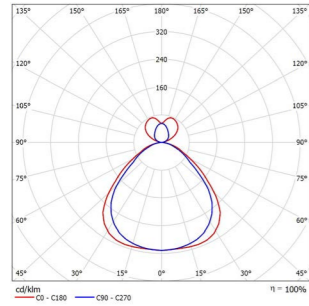

OFFICE & EDUCATION

EDYN SU M

DIMENSIONS

MOUNTING

- 5 years warranty
- LED
- up to 7000 lm
- up to 132 lm/W
- 80 Ra

Type	mounting type	modul	net lumen output (at Ta = 25 °C)	power consumption	color rendering index	correlated color temperature	optic	control	color
			(lm)	(W)	CRI (Ra)	CCT (K)			
EDYN M	SU	LG	4100	32	80	3000	PRISMA	FIX / DALI	WHITE
EDYN M	SU	LG	4200	32	80	4000	PRISMA	FIX / DALI	WHITE
EDYN M	SU	LG	5150	40	80	3000	PRISMA	FIX / DALI	WHITE
EDYN M	SU	LG	5300	40	80	4000	PRISMA	FIX / DALI	WHITE
EDYN M	SU	LG	6800	54	80	3000	PRISMA	FIX / DALI	WHITE
EDYN M	SU	LG	7000	54	80	4000	PRISMA	FIX / DALI	WHITE
EDYN L	PRELIMINARY	SU	4100	32	80	3000	PRISMA	FIX / DALI	WHITE
EDYN L	PRELIMINARY	SU	4200	32	80	4000	PRISMA	FIX / DALI	WHITE
EDYN L	PRELIMINARY	SU	5150	40	80	3000	PRISMA	FIX / DALI	WHITE
EDYN L	PRELIMINARY	SU	5300	40	80	4000	PRISMA	FIX / DALI	WHITE
EDYN L	PRELIMINARY	SU	6800	54	80	3000	PRISMA	FIX / DALI	WHITE
EDYN L	PRELIMINARY	SU	7000	54	80	4000	PRISMA	FIX / DALI	WHITE

Luminous flux tolerance +/- 10%. The Company reserves the right to change any product specifications without prior notification.

Mounting	Suspended
Optical system	Microprismatic Diffuser
Light distribution	Direct
Driver	Electronic control gear - FIX - DALI (dimnable 1-100% / Touch DIM)
Materials	Housing: sheet steel Frame: extruded AL profile Diffuser: PMMA
Surface finish	White (RAL 9003)
Accessories	Included rope suspension 38 (see accessories)
Weight	7.4 kg (M), 9.4 kg (L)
Service lifetime	54W: 50 000 hours / L80 B10 @ 35°C 40W: 50 000 hours / L90 B20 @ 25°C 50 000 hours / L80 B10 @ 35°C 32W: 50 000 hours / L90 B20 @ 35°C
Ambient temperature	-25°C to +35°C
EEC	A++