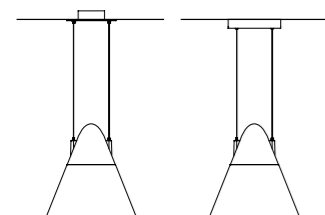

is provided by a chip with **3-4 SDCM**, which means there is no chance to spot any possible change in quality of the light colour with the human eye.

REAIL, GASTRO & HOTEL

AMIAS
2850 lm

DIMENSIONS

MOUNTING