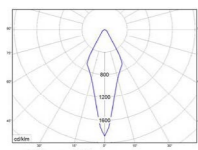

is provided by a chip with **3-4 SDCM**, which means there is no chance to spot any possible change in quality of the light colour with the human eye.

REAIL, GASTRO & HOTEL

AMIAS
2850 lm

DIMENSIONS

MOUNTING