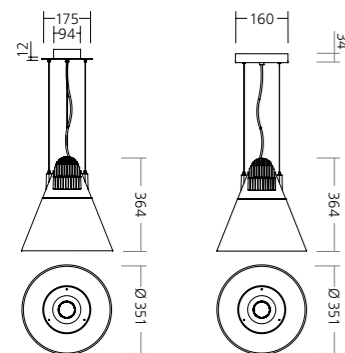

is provided by a chip with **3-4 SDCM**, which means there is no chance to spot any possible change in quality of the light colour with the human eye.

REAIL, GASTRO & HOTEL

AMIAS
2850 lm

DIMENSIONS

MOUNTING