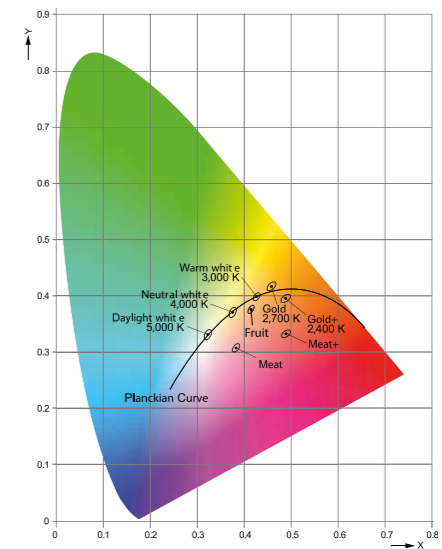

AMIAS FOOD

Effective heatsink

has thermally optimised design which supports natural flow of the air.

Easily customisable height

is provided by practical automatic grippers which allow for adjustments with respect to the needs and requirements of the space, displayed goods and/or customer.

Thermally protected driver

reacts to overheating first by regulating its output and if the overheating lasts, it turns off automatically, so that there is no damage caused to the driver.

Color stability

is provided by a chip with **3-4 SDCM**, which means there is no chance to spot any possible change in quality of the light colour with the human eye.

REAIL, GASTRO & HOTEL

AMIAS
2850 lm

DIMENSIONS

MOUNTING