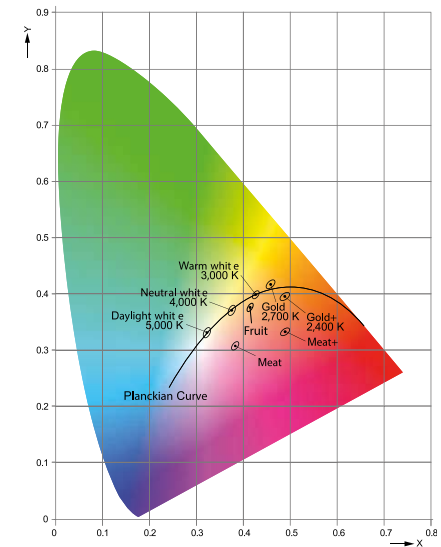

Surfaced

Recessed

Quick and effortless Installation

is ensured by push-in connectors and integrated strain-relief, which is placed in the closing cover of the driver. The luminaires are also available for through-wiring.

Thermally protected driver

reacts to overheating first by regulating its output and if the overheating lasts, it turns off automatically, so that there is no damage caused to the driver.

Color stability

is provided by a chip with **3-4 SDCM**, which means there is no chance to spot any possible change in quality of the light colour with the human eye.

AMIAS
2850 lm

DIMENSIONS

MOUNTING

- 5 years warranty
- LED
- up to 3250 lm
- up to 62 lm/W