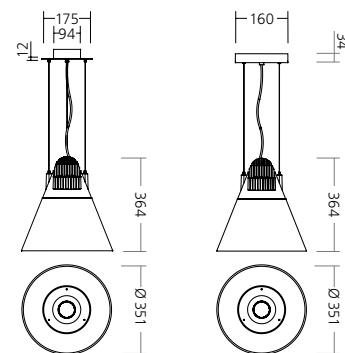

Surfaced

Recessed

Quick and effortless Installation

is ensured by push-in connectors and integrated strain-relief, which is placed in the closing cover of the driver. The luminaires are also available for through-wiring.

is provided by a chip with **3-4 SDCM**, which means there is no chance to spot any possible change in quality of the light colour with the human eye.

AMIAS
2850 lm

DIMENSIONS

MOUNTING

- 5 years warranty
- LED
- up to 3250 lm
- up to 62 lm/W