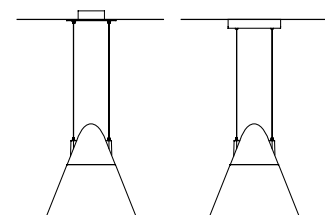

is provided by a chip with **3-4 SDCM**, which means there is no chance to spot any possible change in quality of the light colour with the human eye.

AMIAS
2850 lm

DIMENSIONS

MOUNTING

- 5 years warranty
- LED
- up to 3250 lm
- up to 62 lm/W