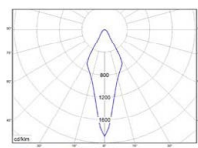

is provided by a chip with **3-4 SDCM**, which means there is no chance to spot any possible change in quality of the light colour with the human eye.

AMIAS
2850 lm

DIMENSIONS

MOUNTING

- 5 years warranty
- LED
- up to 3250 lm
- up to 62 lm/W