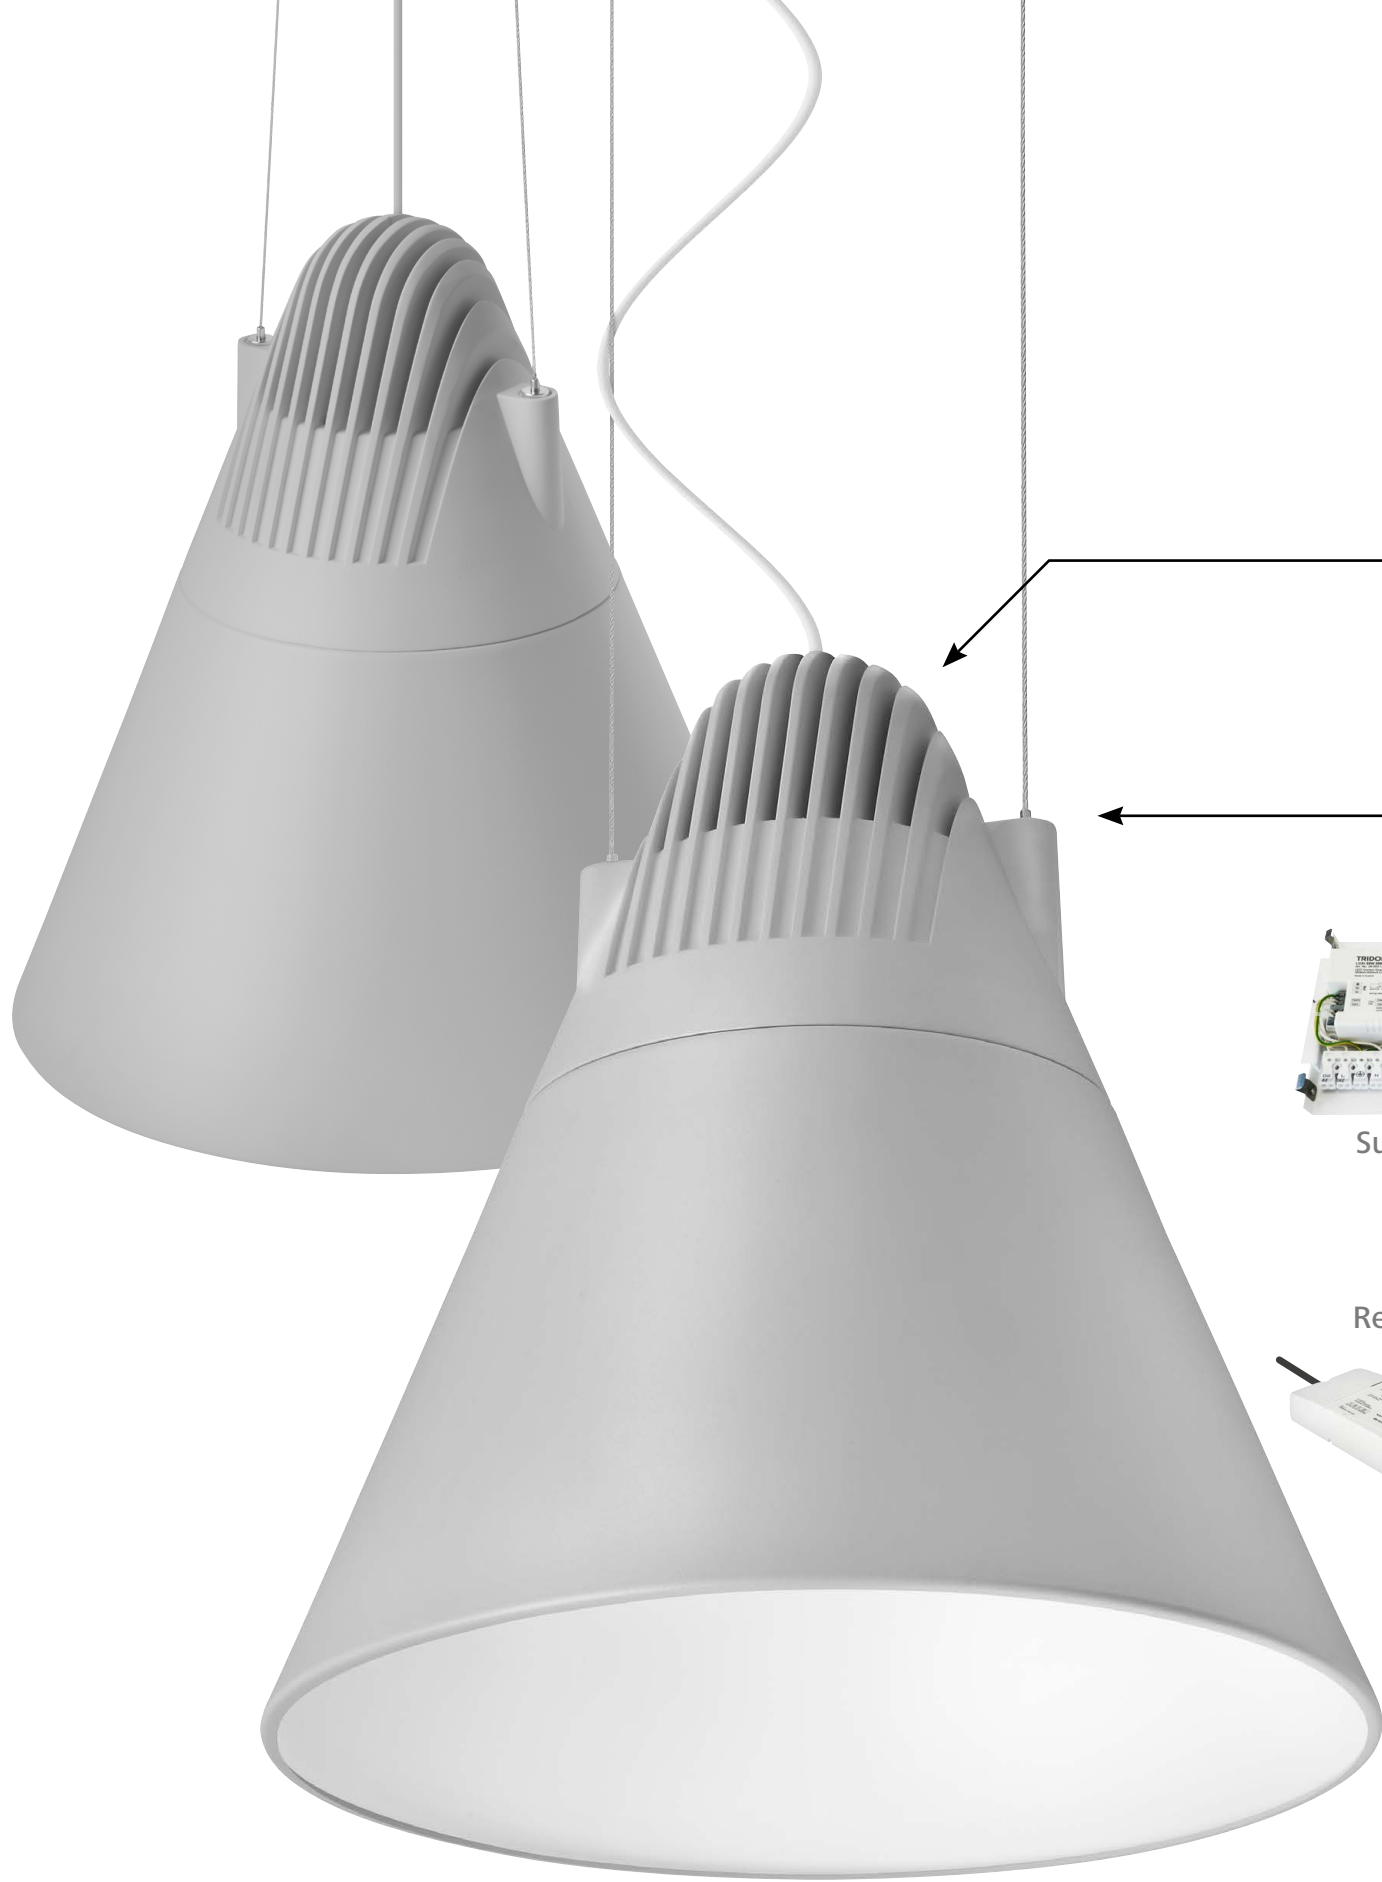

AMIAS FOOD

Effective heatsink

has thermally optimised design which supports natural flow of the air.

Easily customisable height

is provided by practical automatic grippers which allow for adjustments with respect to the needs and requirements of the space, displayed goods and/or customer.

Surfaced

Recessed

Quick and effortless Installation

is ensured by push-in connectors and integrated strain-relief, which is placed in the closing cover of the driver. The luminaires are also available for through-wiring.

Thermally protected driver

reacts to overheating first by regulating its output and if the overheating lasts, it turns off automatically, so that there is no damage caused to the driver.

Color stability

Mounting	Suspended - surfaced mounted (SU-SM) Suspended - recessed (SU-RE)
Optical system	White Reflector (WR)
Light distribution	Direct
Driver	TRIDONIC with thermal protection - FIX - DALI (dimnable 1-100%)
Materials	Housing: AL die cast Reflector: sheet steel
Surface finish	Housing: white (RAL 9003), grey (RAL 9006), black (RAL 9005)
Weight	
Service lifetime	50 000 hours, L80 / B10
Ambient temperature	0 °C / + 35 °C
EEC	A++ / A+ / A