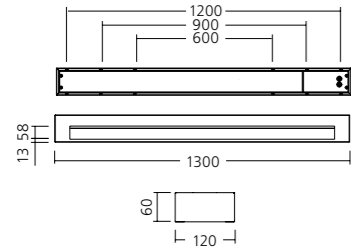

EDUCATION

DARION ASYM
2150 lm 3000 K

DIMENSIONS

MOUNTING

- 5 years warranty
- LED
- up to 2250 lm
- up to 118 lm/W
- 80 Ra

Mounting	Suspended
Optical system	Matt asymmetric reflector
Light distribution	Direct
Driver	Electronic control gear - FIX - DALI (dimmable 1-100%)
Materials	Housing: sheet steel
Surface finish	White (RAL 9003)
Accessories	Including: Rope suspension 038 (see accessories)
Weight	4.84 kg
Service lifetime	50 000 hours / L80 B10 @ 30 °C
Ambient temperature	- 20 °C / + 35 °C
EEC	A++ / A+ / A