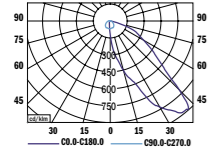

EDUCATION

DARION ASYM
2150 lm 3000 K

DIMENSIONS

MOUNTING

- 5 years warranty
- LED
- up to 2250 lm
- up to 118 lm/W
- 80 Ra

Mounting	Suspended
Optical system	Matt asymmetric reflector
Light distribution	Direct
Driver	Electronic control gear - FIX - DALI (dimmable 1-100%)
Materials	Housing: sheet steel
Surface finish	White (RAL 9003)
Accessories	Including: Rope suspension 038 (see accessories)
Weight	4.84 kg
Service lifetime	50 000 hours / L80 B10 @ 30 °C
Ambient temperature	- 20 °C / + 35 °C
EEC	A++ / A+ / A