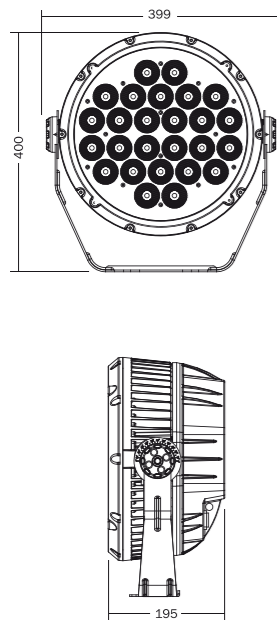

OUTDOOR FAMILY RGB / RGBW

DIMENSIONS

LED
up to
9000
lm

Mounting	manual tilt adjustable bracket
LED Device	Multichip RGBW Cree LEDs
LED color variants	red / green / blue / neutral white
Input Voltage	100-240V AC 50/60Hz / Daisy Chain System
Wiring	Dimming electronic control gear USITT DMX 512 A
Power cable connection	IP rated connectors
Service lifetime	50,000 hrs / L70 @25°C
Operating ambient tem.	-20°C / +40°C
Materials	housing: die cast aluminium cover: clear hardened glass
Dimensions	399 x 400 x 195 mm
Accessories (not included):	DMX controllers: AEDITEMPA ATTACA & AEDITEMPA LIBA

AEDI WASH GLOBUS 104 MC

The stylishly modern and unassuming exterior of AEDI WASH GLOBUS houses state-of-the-art RGBW LED technology and made using the highest quality materials and construction methods. Bringing the flexibility to outdoor application, this powerful lighting fixture is ideally suited to use in landscape and building illumination, and IP66 ensures safe operation in even the most demanding areas.

Type	net lumen output (at Ta = 25 °C) (lm)	power consumption (W)	LED Device (Multichip Pcs.)	beam angle	weight (kg)
AEDI WASH GLOBUS 104 MC	9000	290	26	10° / 19° / 30°	14,6

The Company reserves the right to change any product specifications without prior notification.