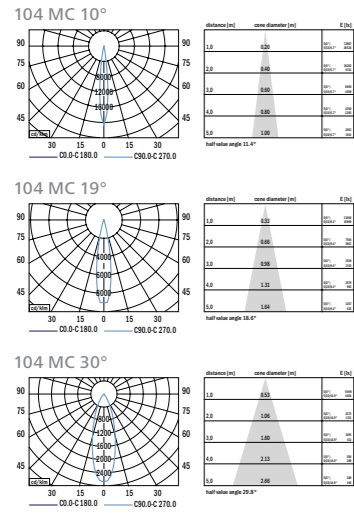

OUTDOOR FAMILY RGB / RGBW

DIMENSIONS

LED
up to
9000
lm

Mounting	manual tilt adjustable bracket
LED Device	Multichip RGBW Cree LEDs
LED color variants	red / green / blue / neutral white
Input Voltage	100-240V AC 50/60Hz / Daisy Chain System
Wiring	Dimming electronic control gear USITT DMX 512 A
Power cable connection	IP rated connectors
Service lifetime	50,000 hrs / L70 @25°C
Operating ambient tem.	-20°C / +40°C
Materials	housing: die cast aluminium cover: clear hardened glass
Dimensions	399 x 400 x 195 mm
Accessories (not included):	DMX controllers: AEDITEMPA ATTACA & AEDITEMPA LIBA

Type	net lumen output (at Ta = 25 °C) (lm)	power consumption (W)	LED Device (Multichip Pcs.)	beam angle	weight (kg)
AEDI WASH GLOBUS 104 MC	9000	290	26	10° / 19° / 30°	14,6

The Company reserves the right to change any product specifications without prior notification.