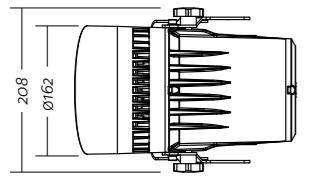

OUTDOOR FAMILY RGB / RGBW

DIMENSIONS

LED
up to
1250
lm

Mounting	manual tilt adjustable bracket
LED Device	Multichip RGBW Cree LEDs
LED color variants	red / green / blue / neutral white
Input Voltage	100-240V AC 50/60Hz / Daisy Chain System
Wiring	Dimming electronic control gear USITT DMX 512 A
Power cable connection	IP rated connectors
Service lifetime	50,000 hrs / L70 @25°C
Operating ambient tem.	-20°C / +40°C
Materials	housing: die cast aluminium cover: clear hardened glass
Dimensions	343 x 208 x 162 mm
Accessories (not included):	DMX controllers: AEDITEMPA ATTACA or AEDITEMPA LIBA

Type	net lumen output (at Ta = 25 °C) (lm)	power consumption (W)	LED Device (Multichip Pcs.)	beam angle	weight (kg)
AEDI WASH GLOBUS 16 MC	1250	45	4	10° / 20° / 30°	3.8

The Company reserves the right to change any product specifications without prior notification.