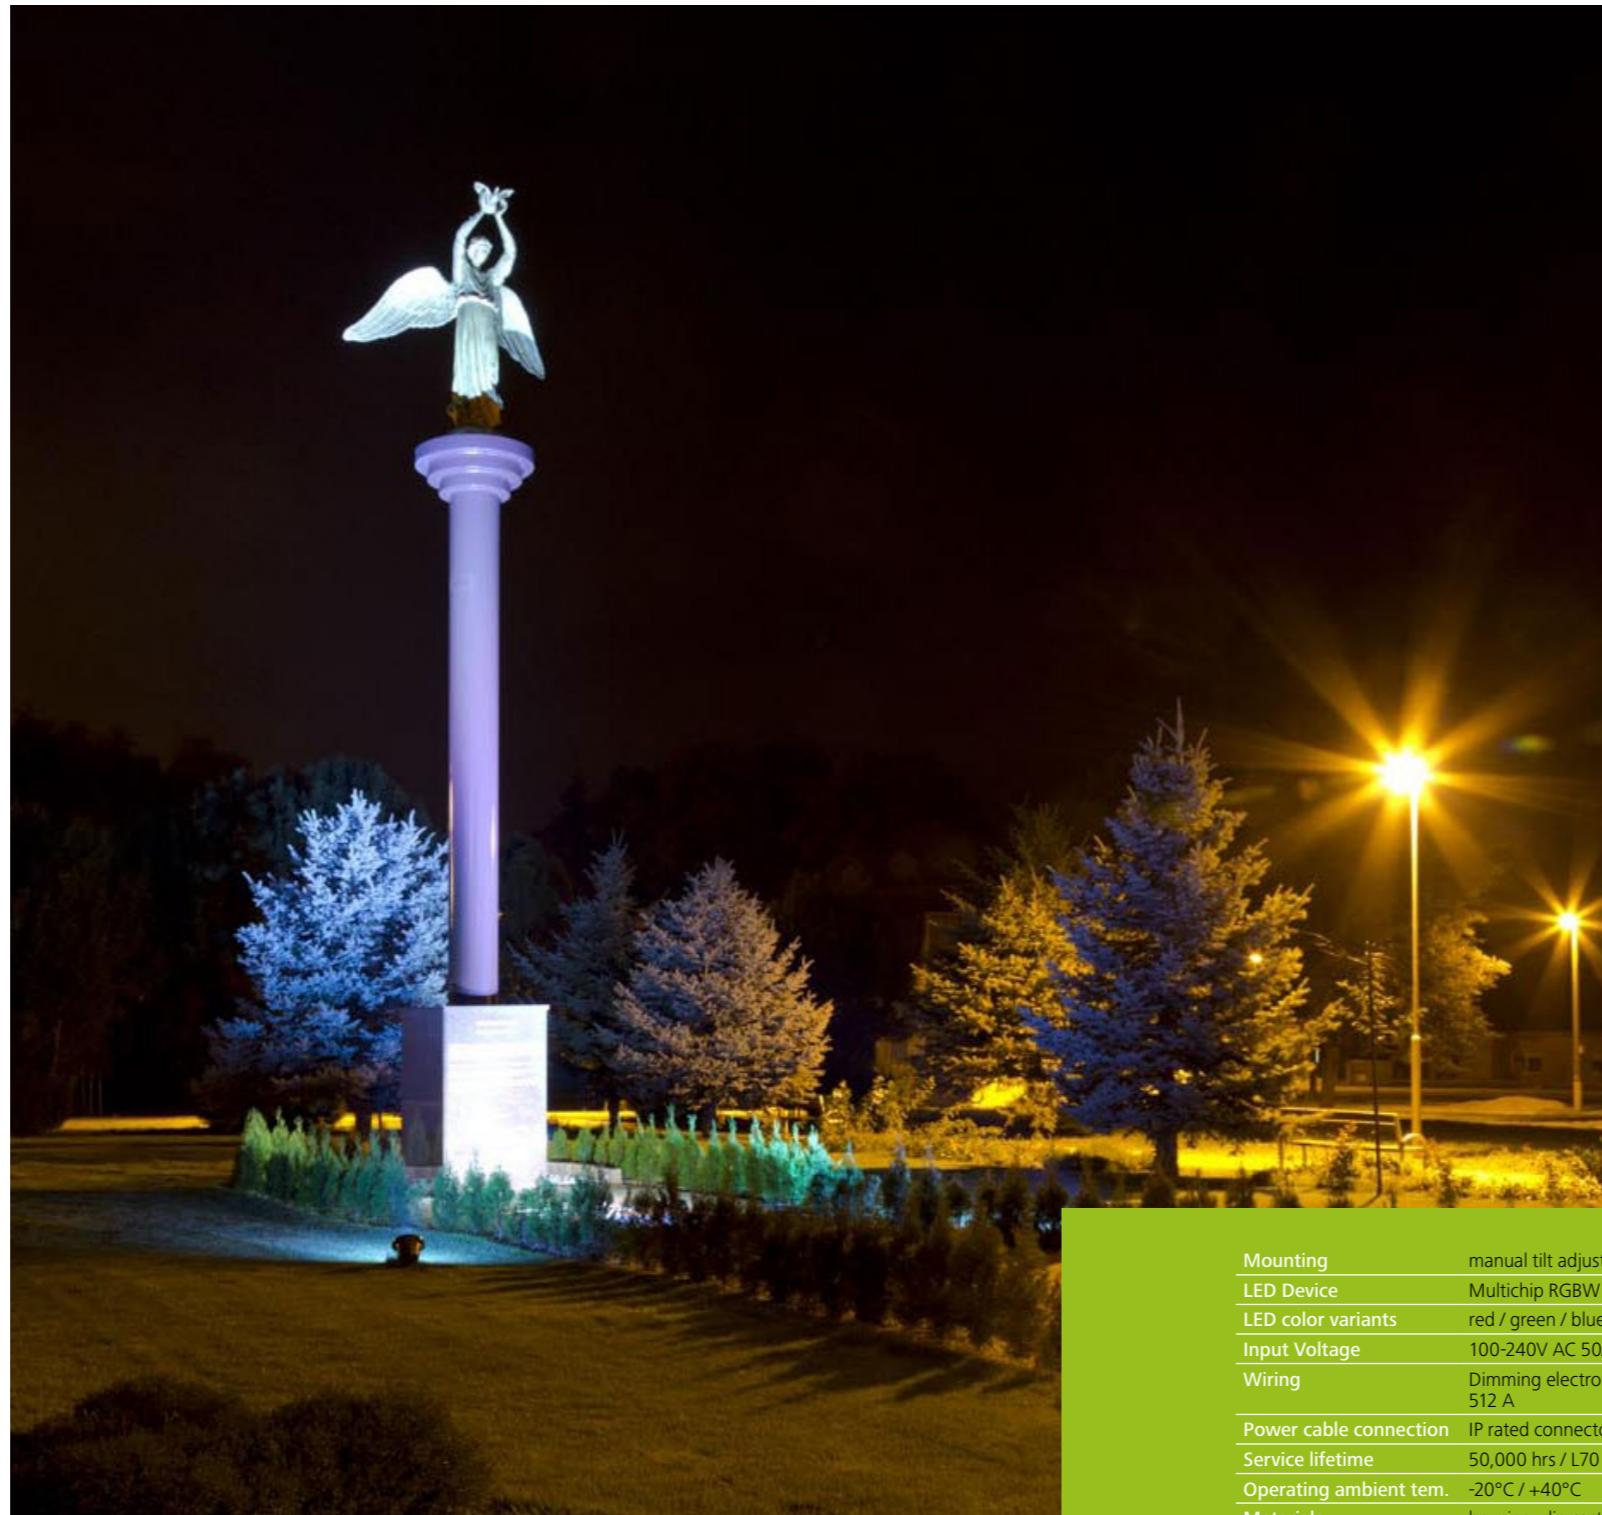

OUTDOOR FAMILY RGB / RGBW

DIMENSIONS

LED
up to
1250
lm

Mounting	manual tilt adjustable bracket
LED Device	Multichip RGBW Cree LEDs
LED color variants	red / green / blue / neutral white
Input Voltage	100-240V AC 50/60Hz / Daisy Chain System
Wiring	Dimming electronic control gear USITT DMX 512 A
Power cable connection	IP rated connectors
Service lifetime	50,000 hrs / L70 @25°C
Operating ambient tem.	-20°C / +40°C
Materials	housing: die cast aluminium cover: clear hardened glass
Dimensions	343 x 208 x 162 mm
Accessories (not included):	DMX controllers: AEDITEMPA ATTACA or AEDITEMPA LIBA

AEDI WASH GLOBUS 16 MC

The stylishly modern and unassuming exterior of AEDI WASH GLOBUS houses state-of-the-art RGBW LED technology and made using the highest quality materials and construction methods. Bringing the flexibility to outdoor application, this powerful lighting fixture is ideally suited to use in landscape and building illumination, and IP66 ensures safe operation in even the most demanding areas.

Type	net lumen output (at Ta = 25 °C) (lm)	power consumption (W)	LED Device (Multichip Pcs.)	beam angle	weight (kg)
AEDI WASH GLOBUS 16 MC	1250	45	4	10° / 20° / 30°	3.8

The Company reserves the right to change any product specifications without prior notification.