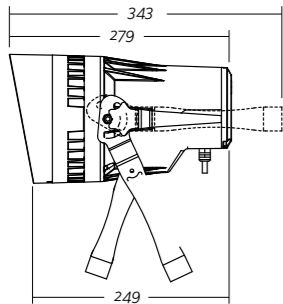

OUTDOOR FAMILY RGB / RGBW

DIMENSIONS

LED
up to
1250
lm

Mounting	manual tilt adjustable bracket
LED Device	Multichip RGBW Cree LEDs
LED color variants	red / green / blue / neutral white
Input Voltage	100-240V AC 50/60Hz / Daisy Chain System
Wiring	Dimming electronic control gear USITT DMX 512 A
Power cable connection	IP rated connectors
Service lifetime	50,000 hrs / L70 @25°C
Operating ambient tem.	-20°C / +40°C
Materials	housing: die cast aluminium cover: clear hardened glass
Dimensions	343 x 208 x 162 mm
Accessories (not included):	DMX controllers: AEDITEMPA ATTACA or AEDITEMPA LIBA

Type	net lumen output (at Ta = 25 °C) (lm)	power consumption (W)	LED Device (Multichip Pcs.)	beam angle	weight (kg)
AEDI WASH GLOBUS 16 MC	1250	45	4	10° / 20° / 30°	3.8

The Company reserves the right to change any product specifications without prior notification.