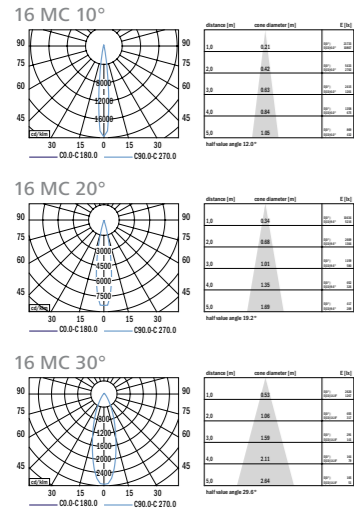

OUTDOOR FAMILY RGB / RGBW

DIMENSIONS

LED
up to
1250
lm

Mounting	manual tilt adjustable bracket
LED Device	Multichip RGBW Cree LEDs
LED color variants	red / green / blue / neutral white
Input Voltage	100-240V AC 50/60Hz / Daisy Chain System
Wiring	Dimming electronic control gear USITT DMX 512 A
Power cable connection	IP rated connectors
Service lifetime	50,000 hrs / L70 @25°C
Operating ambient tem.	-20°C / +40°C
Materials	housing: die cast aluminium cover: clear hardened glass
Dimensions	343 x 208 x 162 mm
Accessories (not included):	DMX controllers: AEDITEMPA ATTACA or AEDITEMPA LIBA

Type	net lumen output (at Ta = 25 °C) (lm)	power consumption (W)	LED Device (Multichip Pcs.)	beam angle	weight (kg)
AEDI WASH GLOBUS 16 MC	1250	45	4	10° / 20° / 30°	3.8

The Company reserves the right to change any product specifications without prior notification.