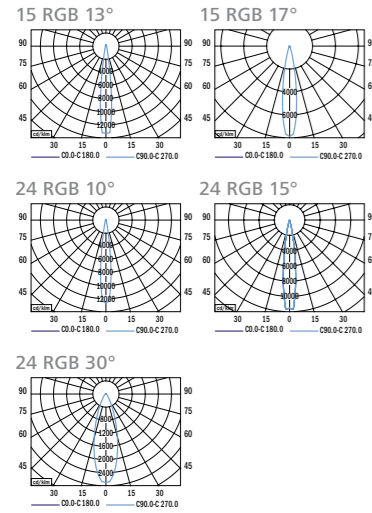

OUTDOOR FAMILY RGB / RGBW

LED
up to
960
lm

24 RGB

Mounting	manual tilt adjustable bracket
LED Device	high power OSRAM LEDs
LED color variants	RGB
Input Voltage	48V DC (integrated DMX electronics)
Wiring	Dimming electronic control gear DMX 512 A inside Addressable by RDM protocol
Power cable connection	SOMMER CABLE - SC-KOLORITH 1(L=0,5m), IP rated connectors
Service lifetime	70,000 hrs / L70 @25°C
Operating ambient tem.	-20°C / +40°C
Materials	housing: die cast aluminium cover: clear hardened glass
Dimensions	15 RGB: 86,5 x 200 x 224 mm 24 RGB: 150 x 280 x 242 mm
Accessories (not included):	constant Voltage 48V power supply DMX controllers AEDITEMPA ATTACA & AEDITEMPA LIBA

Type	net lumen output (at Ta = 25 °C)	power consumption	LED Device	beam angle	weight
	(lm)	W (mA)	(LEDs Pcs.)		(kg)
AEDI WALL GLOBUS 15 RGB	600	15.9 (350) / 23 (500)	15	Spot / Narrow / Medium / Wide / Oval	2.8
AEDI WALL GLOBUS 24 RGB	960	25.4 (350) / 37 (500)	24	Spot / Narrow / Medium / Wide / Oval	4.5