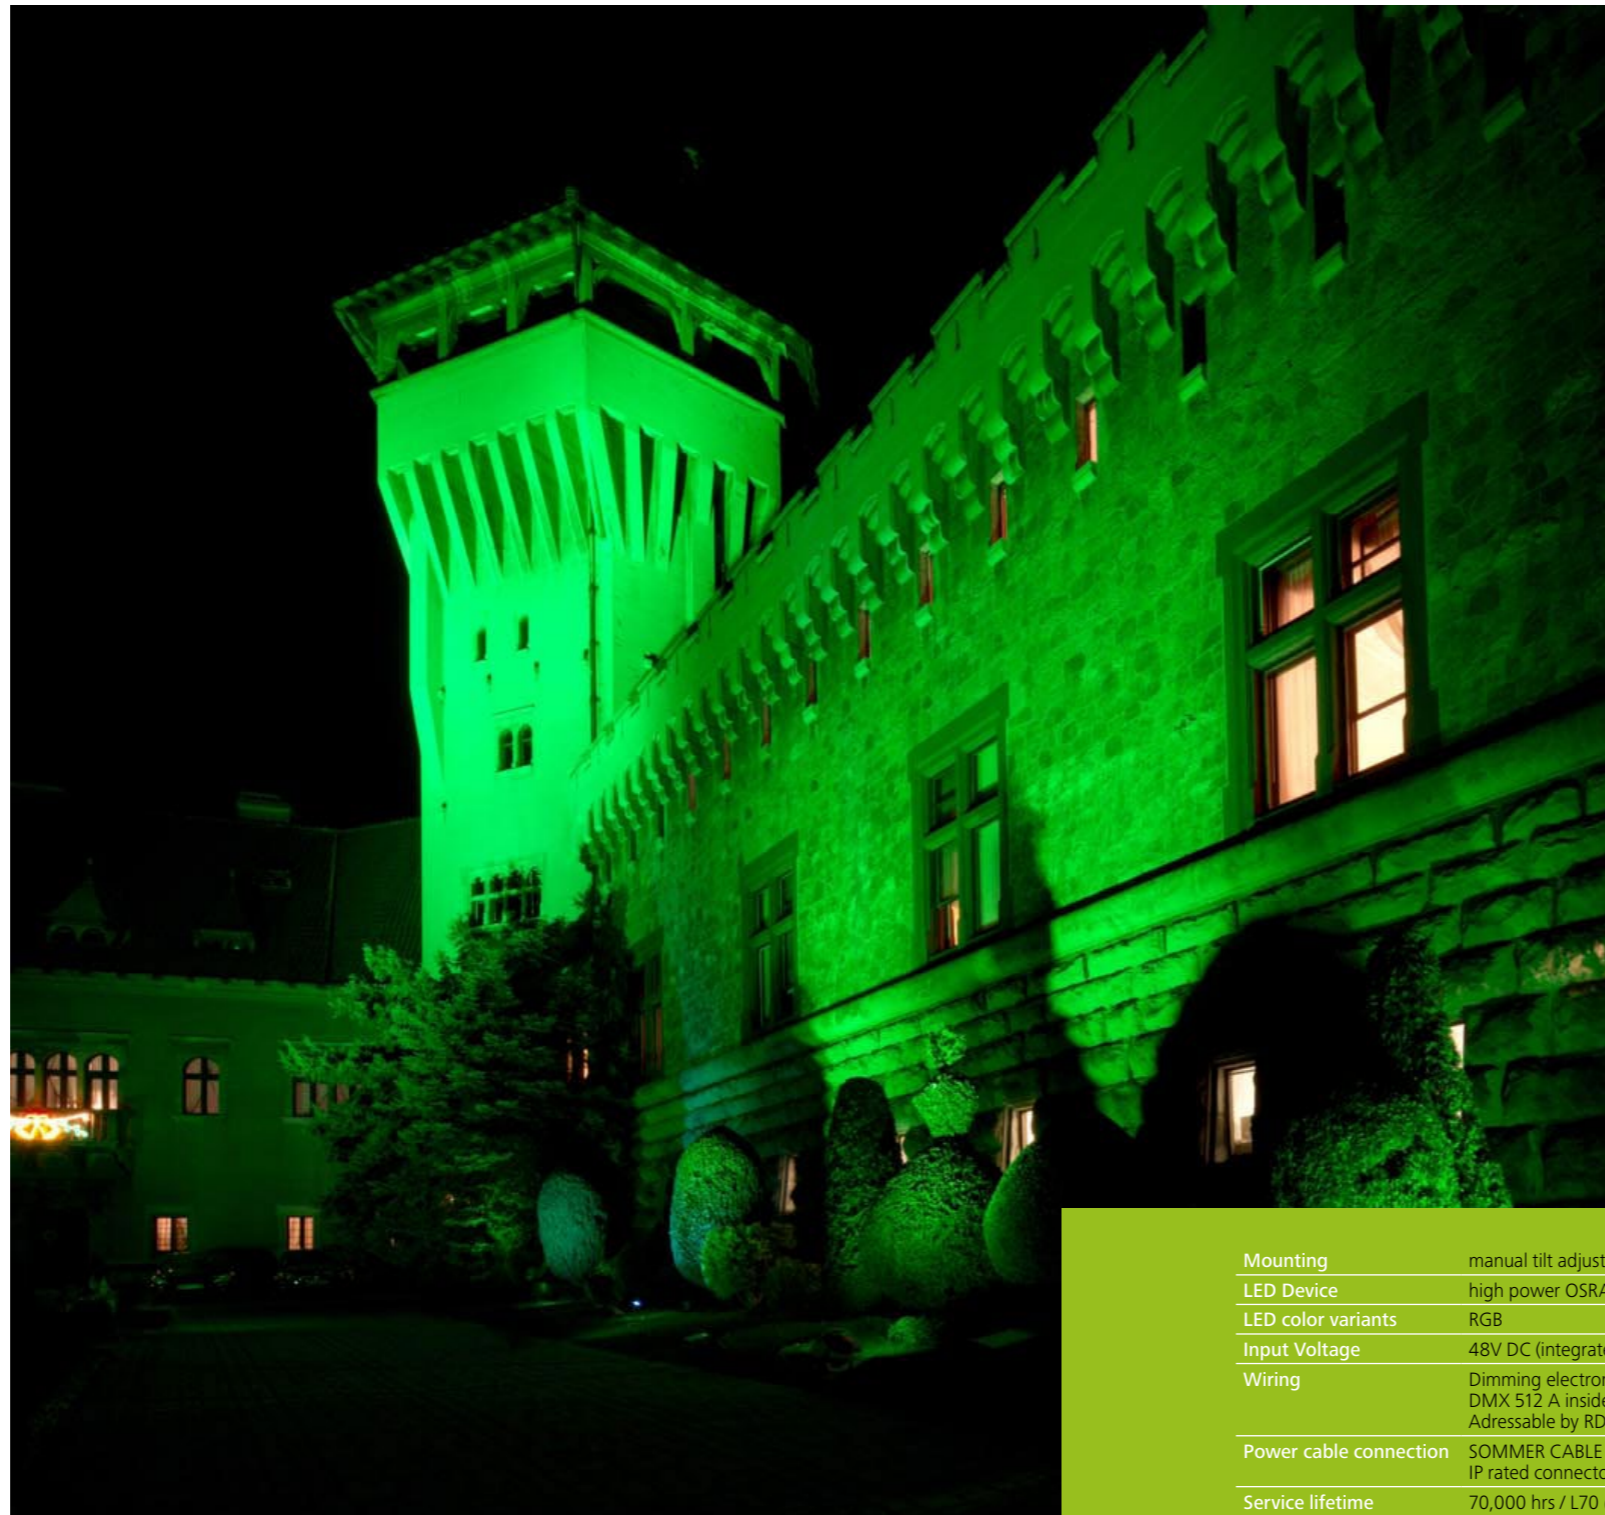

OUTDOOR FAMILY RGB / RGBW

LED
up to
960
lm

24 RGB

Mounting	manual tilt adjustable bracket
LED Device	high power OSRAM LEDs
LED color variants	RGB
Input Voltage	48V DC (integrated DMX electronics)
Wiring	Dimming electronic control gear DMX 512 A inside Addressable by RDM protocol
Power cable connection	SOMMER CABLE - SC-KOLORITH 1(L=0,5m), IP rated connectors
Service lifetime	70,000 hrs / L70 @25°C
Operating ambient tem.	-20°C / +40°C
Materials	housing: die cast aluminium cover: clear hardened glass
Dimensions	15 RGB: 86,5 x 200 x 224 mm 24 RGB: 150 x 280 x 242 mm
Accessories (not included):	constant Voltage 48V power supply DMX controllers AEDITEMPA ATTACA & AEDITEMPA LIBA

AEDI WALL GLOBUS 15/24 RGB

The stylishly modern and unassuming exterior of AEDI WALL GLOBUS houses state-of-the-art White LED technology and made using the highest quality materials and construction methods. Bringing the flexibility to outdoor application, this powerful lighting fixture is ideally suited to use in landscape and building illumination, and IP66 ensures safe operation in even the most demanding areas.