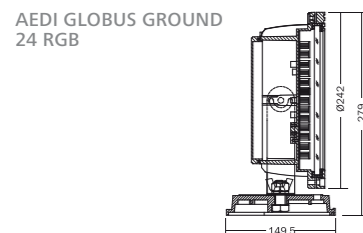

OUTDOOR FAMILY RGB / RGBW

LED
up to
960
lm

24 RGB

Mounting	manual tilt adjustable bracket
LED Device	high power OSRAM LEDs
LED color variants	RGB
Input Voltage	48V DC (integrated DMX electronics)
Wiring	Dimming electronic control gear DMX 512 A inside Addressable by RDM protocol
Power cable connection	SOMMER CABLE - SC-KOLORITH 1(L=0,5m), IP rated connectors
Service lifetime	70,000 hrs / L70 @25°C
Operating ambient tem.	-20°C / +40°C
Materials	housing: die cast aluminium cover: clear hardened glass
Dimensions	15 RGB: 86,5 x 200 x 224 mm 24 RGB: 150 x 280 x 242 mm
Accessories (not included):	constant Voltage 48V power supply DMX controllers AEDITEMPA ATTACA & AEDITEMPA LIBA

Type	net lumen output (at Ta = 25 °C)	power consumption	LED Device	beam angle	weight
	(lm)	W (mA)	(LEDs Pcs.)		(kg)
AEDI WALL GLOBUS 15 RGB	600	15.9 (350) / 23 (500)	15	Spot / Narrow / Medium / Wide / Oval	2.8
AEDI WALL GLOBUS 24 RGB	960	25.4 (350) / 37 (500)	24	Spot / Narrow / Medium / Wide / Oval	4.5