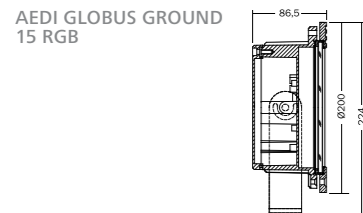

OUTDOOR FAMILY RGB / RGBW

LED
up to
960
lm

24 RGB

Mounting	manual tilt adjustable bracket
LED Device	high power OSRAM LEDs
LED color variants	RGB
Input Voltage	48V DC (integrated DMX electronics)
Wiring	Dimming electronic control gear DMX 512 A inside Addressable by RDM protocol
Power cable connection	SOMMER CABLE - SC-KOLORITH 1(L=0,5m), IP rated connectors
Service lifetime	70,000 hrs / L70 @25°C
Operating ambient tem.	-20°C / +40°C
Materials	housing: die cast aluminium cover: clear hardened glass
Dimensions	15 RGB: 86,5 x 200 x 224 mm 24 RGB: 150 x 280 x 242 mm
Accessories (not included):	constant Voltage 48V power supply DMX controllers AEDITEMPA ATTACA & AEDITEMPA LIBA

Type	net lumen output (at Ta = 25 °C)	power consumption	LED Device	beam angle	weight
	(lm)	W (mA)	(LEDs Pcs.)		(kg)
AEDI WALL GLOBUS 15 RGB	600	15.9 (350) / 23 (500)	15	Spot / Narrow / Medium / Wide / Oval	2.8
AEDI WALL GLOBUS 24 RGB	960	25.4 (350) / 37 (500)	24	Spot / Narrow / Medium / Wide / Oval	4.5