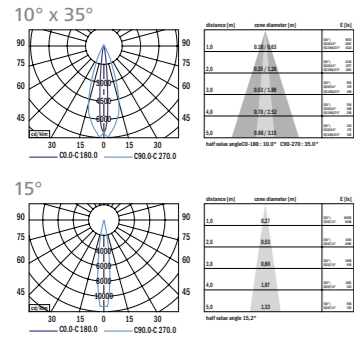

OUTDOOR FAMILY RGB / RGBW

LED  
up to  
1468  
lm

Mounting	Mounting bracket adjustable (two options of bracket lengths)
LED Device	high power OSRAM LEDs
LED color variants	RGB
Input Voltage	48V DC (integrated DMX electronics)
Wiring	Dimming electronic control gear DMX 512 A inside Addressable by RDM protocol
Power cable connection	IP rated connectors
Service lifetime	70,000 hrs / L70 @25°C
Operating ambient tem.	-20°C / +40°C
Materials	housing: die cast aluminium cover: clear hardened glass
Dimensions	18 RGB: 101 / 126 x 54 x 600 mm 27 RGB: 101 / 126 x 54 x 900 mm 36 RGB: 101 / 126 x 54 x 1200 mm
Accessories (not included):	DMX controllers AEDITEMPA ATTACA & AEDITEMPA LIBA Constant Voltage power supply 230/48V

Type	net lumen output (at Ta = 25 °C)	power consumption	LED Device	beam angle	weight
	(lm)	W (mA)	(LEDs Pcs.)		(kg)
<b>AEDI LINE PARVUS 18 RGB</b>	720	19.4 (350) / 27.8 (500)	18	Spot / Narrow / Medium / Wide / Oval	1.98
<b>AEDI LINE PARVUS 27 RGB</b>	1080	18.5 (350) / 41.6 (500)	27	Spot / Narrow / Medium / Wide / Oval	2.96
<b>AEDI LINE PARVUS 36 RGB</b>	1468	38.0 (350) / 55.5 (500)	36	Spot / Narrow / Medium / Wide / Oval	3.95