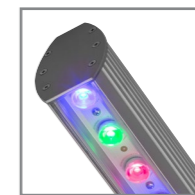

OUTDOOR FAMILY RGB / RGBW

LED  
up to  
1468  
lm

Mounting	Mounting bracket adjustable (two options of bracket lengths)
LED Device	high power OSRAM LEDs
LED color variants	RGB
Input Voltage	48V DC (integrated DMX electronics)
Wiring	Dimming electronic control gear DMX 512 A inside Addressable by RDM protocol
Power cable connection	IP rated connectors
Service lifetime	70,000 hrs / L70 @25°C
Operating ambient tem.	-20°C / +40°C
Materials	housing: die cast aluminium cover: clear hardened glass
Dimensions	18 RGB: 101 / 126 x 54 x 600 mm 27 RGB: 101 / 126 x 54 x 900 mm 36 RGB: 101 / 126 x 54 x 1200 mm
Accessories (not included):	DMX controllers AEDITEMPA ATTACA & AEDITEMPA LIBA Constant Voltage power supply 230/48V

## AEDI LINE PARVUS 18/27/36 RGB

The stylishly modern and unassuming exterior of AEDI LINE PARVUS houses state-of-the-art RGB LED technology and made using the highest quality materials and construction methods. Bringing the flexibility to outdoor application, this powerful lighting fixture is ideally suited to use in landscape and building illumination, and IP66 ensures safe operation in even the most demanding areas.

Type	net lumen output (at Ta = 25 °C)	power consumption	LED Device	beam angle	weight
	(lm)	W (mA)	(LEDs Pcs.)		(kg)
<b>AEDI LINE PARVUS 18 RGB</b>	720	19.4 (350) / 27.8 (500)	18	Spot / Narrow / Medium / Wide / Oval	1.98
<b>AEDI LINE PARVUS 27 RGB</b>	1080	18.5 (350) / 41.6 (500)	27	Spot / Narrow / Medium / Wide / Oval	2.96
<b>AEDI LINE PARVUS 36 RGB</b>	1468	38.0 (350) / 55.5 (500)	36	Spot / Narrow / Medium / Wide / Oval	3.95