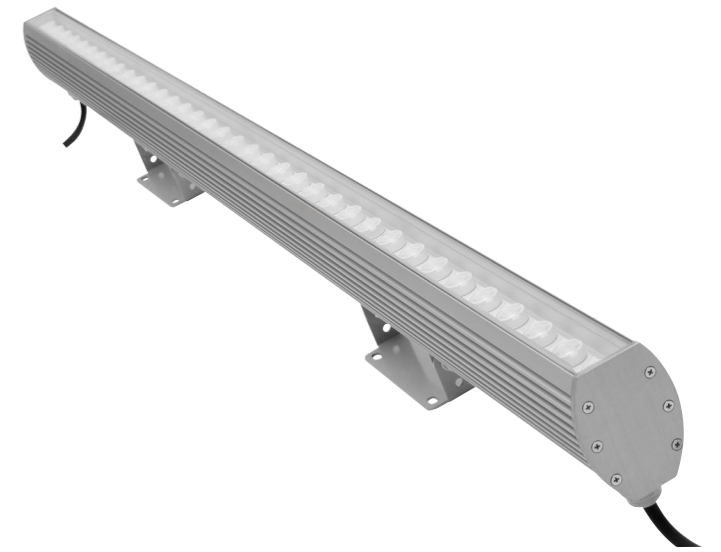

OUTDOOR FAMILY RGB / RGBW

LED  
up to  
1468  
lm

Mounting	Mounting bracket adjustable (two options of bracket lengths)
LED Device	high power OSRAM LEDs
LED color variants	RGB
Input Voltage	48V DC (integrated DMX electronics)
Wiring	Dimming electronic control gear DMX 512 A inside Addressable by RDM protocol
Power cable connection	IP rated connectors
Service lifetime	70,000 hrs / L70 @25°C
Operating ambient tem.	-20°C / +40°C
Materials	housing: die cast aluminium cover: clear hardened glass
Dimensions	18 RGB: 101 / 126 x 54 x 600 mm 27 RGB: 101 / 126 x 54 x 900 mm 36 RGB: 101 / 126 x 54 x 1200 mm
Accessories (not included):	DMX controllers AEDITEMPA ATTACA & AEDITEMPA LIBA Constant Voltage power supply 230/48V

## AEDI LINE PARVUS 18/27/36 RGB

The stylishly modern and unassuming exterior of AEDI LINE PARVUS houses state-of-the-art RGB LED technology and made using the highest quality materials and construction methods. Bringing the flexibility to outdoor application, this powerful lighting fixture is ideally suited to use in landscape and building illumination, and IP66 ensures safe operation in even the most demanding areas.

Type	net lumen output (at Ta = 25 °C)	power consumption	LED Device	beam angle	weight
	(lm)	W (mA)	(LEDs Pcs.)		(kg)
<b>AEDI LINE PARVUS 18 RGB</b>	720	19.4 (350) / 27.8 (500)	18	Spot / Narrow / Medium / Wide / Oval	1.98
<b>AEDI LINE PARVUS 27 RGB</b>	1080	18.5 (350) / 41.6 (500)	27	Spot / Narrow / Medium / Wide / Oval	2.96
<b>AEDI LINE PARVUS 36 RGB</b>	1468	38.0 (350) / 55.5 (500)	36	Spot / Narrow / Medium / Wide / Oval	3.95