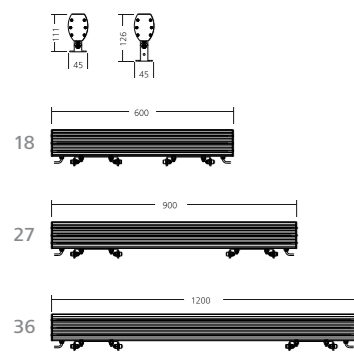

OUTDOOR FAMILY RGB / RGBW

LED  
up to  
1468  
lm

Mounting	Mounting bracket adjustable (two options of bracket lengths)
LED Device	high power OSRAM LEDs
LED color variants	RGB
Input Voltage	48V DC (integrated DMX electronics)
Wiring	Dimming electronic control gear DMX 512 A inside Addressable by RDM protocol
Power cable connection	IP rated connectors
Service lifetime	70,000 hrs / L70 @25°C
Operating ambient tem.	-20°C / +40°C
Materials	housing: die cast aluminium cover: clear hardened glass
Dimensions	18 RGB: 101 / 126 x 54 x 600 mm 27 RGB: 101 / 126 x 54 x 900 mm 36 RGB: 101 / 126 x 54 x 1200 mm
Accessories (not included):	DMX controllers AEDITEMPA ATTACA & AEDITEMPA LIBA Constant Voltage power supply 230/48V

Type	net lumen output (at Ta = 25 °C)	power consumption	LED Device	beam angle	weight
	(lm)	W (mA)	(LEDs Pcs.)		(kg)
<b>AEDI LINE PARVUS 18 RGB</b>	720	19.4 (350) / 27.8 (500)	18	Spot / Narrow / Medium / Wide / Oval	1.98
<b>AEDI LINE PARVUS 27 RGB</b>	1080	18.5 (350) / 41.6 (500)	27	Spot / Narrow / Medium / Wide / Oval	2.96
<b>AEDI LINE PARVUS 36 RGB</b>	1468	38.0 (350) / 55.5 (500)	36	Spot / Narrow / Medium / Wide / Oval	3.95