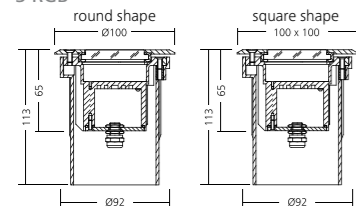

OUTDOOR FAMILY RGB / RGBW

AEDI GLOBUS GROUND
3 RGB

AEDI GLOBUS GROUND
6 RGB

LED
up to
240
lm

Mounting	Ground recessed
LED Device	high power OSRAM LEDs
LED color variants	RGB
Input Voltage	external LED dimmer max.48V DC,see accessories
Wiring	none
Power cable connection	IP rated connectors, 8 Wire Outdoor Cable (L=0,5m)
Service lifetime	70,000 hrs / L70 @25°C
Operating ambient tem.	-20°C / +40°C
Materials	housing: die cast aluminium cover: clear hardened glass
Dimensions	3 RGB: 100 x 100 x 113 mm 6 RGB: 130 x 130 x 113 mm
Accessories (not included):	constant Voltage 48V power supply DMX controllers AEDITEMPA ATTACA & AEDITEMPA LIBA LED dimmers 4ch,6ch,12ch

Type	net lumen output (at Ta = 25 °C)	power consumption	LED Device	beam angle	weight
	(lm)	W (mA)	(LEDs Pcs.)		(kg)
AEDI GLOBUS GROUND 3 RGB	120	3.2 (350) / 4.6 (500)	3	Medium / Wide / Asymmetric	0.6
AEDI GLOBUS GROUND 6 RGB	240	6.4 (350) / 9.5 (500)	6	Medium / Wide / Asymmetric	0.8