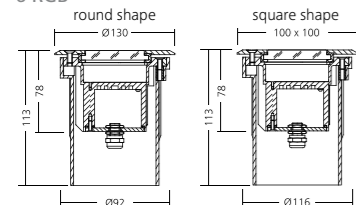

OUTDOOR FAMILY RGB / RGBW

AEDI GLOBUS GROUND
3 RGB

AEDI GLOBUS GROUND
6 RGB

LED
up to
240
lm

Mounting	Ground recessed
LED Device	high power OSRAM LEDs
LED color variants	RGB
Input Voltage	external LED dimmer max.48V DC,see accessories
Wiring	none
Power cable connection	IP rated connectors, 8 Wire Outdoor Cable (L=0,5m)
Service lifetime	70,000 hrs / L70 @25°C
Operating ambient tem.	-20°C / +40°C
Materials	housing: die cast aluminium cover: clear hardened glass
Dimensions	3 RGB: 100 x 100 x 113 mm 6 RGB: 130 x 130 x 113 mm
Accessories (not included):	constant Voltage 48V power supply DMX controllers AEDITEMPA ATTACA & AEDITEMPA LIBA LED dimmers 4ch,6ch,12ch

Type	net lumen output (at Ta = 25 °C)	power consumption	LED Device	beam angle	weight
	(lm)	W (mA)	(LEDs Pcs.)		(kg)
AEDI GLOBUS GROUND 3 RGB	120	3.2 (350) / 4.6 (500)	3	Medium / Wide / Asymmetric	0.6
AEDI GLOBUS GROUND 6 RGB	240	6.4 (350) / 9.5 (500)	6	Medium / Wide / Asymmetric	0.8