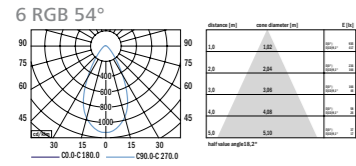

OUTDOOR FAMILY RGB / RGBW

AEDI GLOBUS GROUND
3 RGB

AEDI GLOBUS GROUND
6 RGB

LED
up to
240
lm

Mounting	Ground recessed
LED Device	high power OSRAM LEDs
LED color variants	RGB
Input Voltage	external LED dimmer max.48V DC,see accessories
Wiring	none
Power cable connection	IP rated connectors, 8 Wire Outdoor Cable (L=0,5m)
Service lifetime	70,000 hrs / L70 @25°C
Operating ambient tem.	-20°C / +40°C
Materials	housing: die cast aluminium cover: clear hardened glass
Dimensions	3 RGB: 100 x 100 x 113 mm 6 RGB: 130 x 130 x 113 mm
Accessories (not included):	constant Voltage 48V power supply DMX controllers AEDITEMPA ATTACA & AEDITEMPA LIBA LED dimmers 4ch,6ch,12ch

Type	net lumen output (at Ta = 25 °C)	power consumption	LED Device	beam angle	weight
	(lm)	W (mA)	(LEDs Pcs.)		(kg)
AEDI GLOBUS GROUND 3 RGB	120	3.2 (350) / 4.6 (500)	3	Medium / Wide / Asymmetric	0.6
AEDI GLOBUS GROUND 6 RGB	240	6.4 (350) / 9.5 (500)	6	Medium / Wide / Asymmetric	0.8