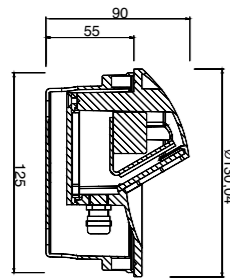

DIMENSIONS

LED
up to
60
lm

Mounting	Wall Recessed
LED Device	high power OSRAM LEDs
LED color variants	3000K / 4000K / 5700K
Input Voltage	constant Voltage 12-24V DC
Wiring	electronic control gear intergated
Power cable connection	Outdoor cable H05RRR-F 2 x 1,5mm (L=0,5m)
Service lifetime	70,000 hrs / L70 @25°C
Operating ambient tem.	-20°C / +40°C
Materials	housing: die cast aluminium cover: Plastic
Dimensions	130 x 90 x 125 mm
Accessories (not included):	constant Voltage 12-24V Power supply

Type	net lumen output (at Ta = 25 °C) (lm)	power consumption (W)	LED Device (LEDs Pcs.)	beam angle	weight (kg)
AEDI RECESSED 1	60	5	1	????	0.8

The Company reserves the right to change any product specifications without prior notification.