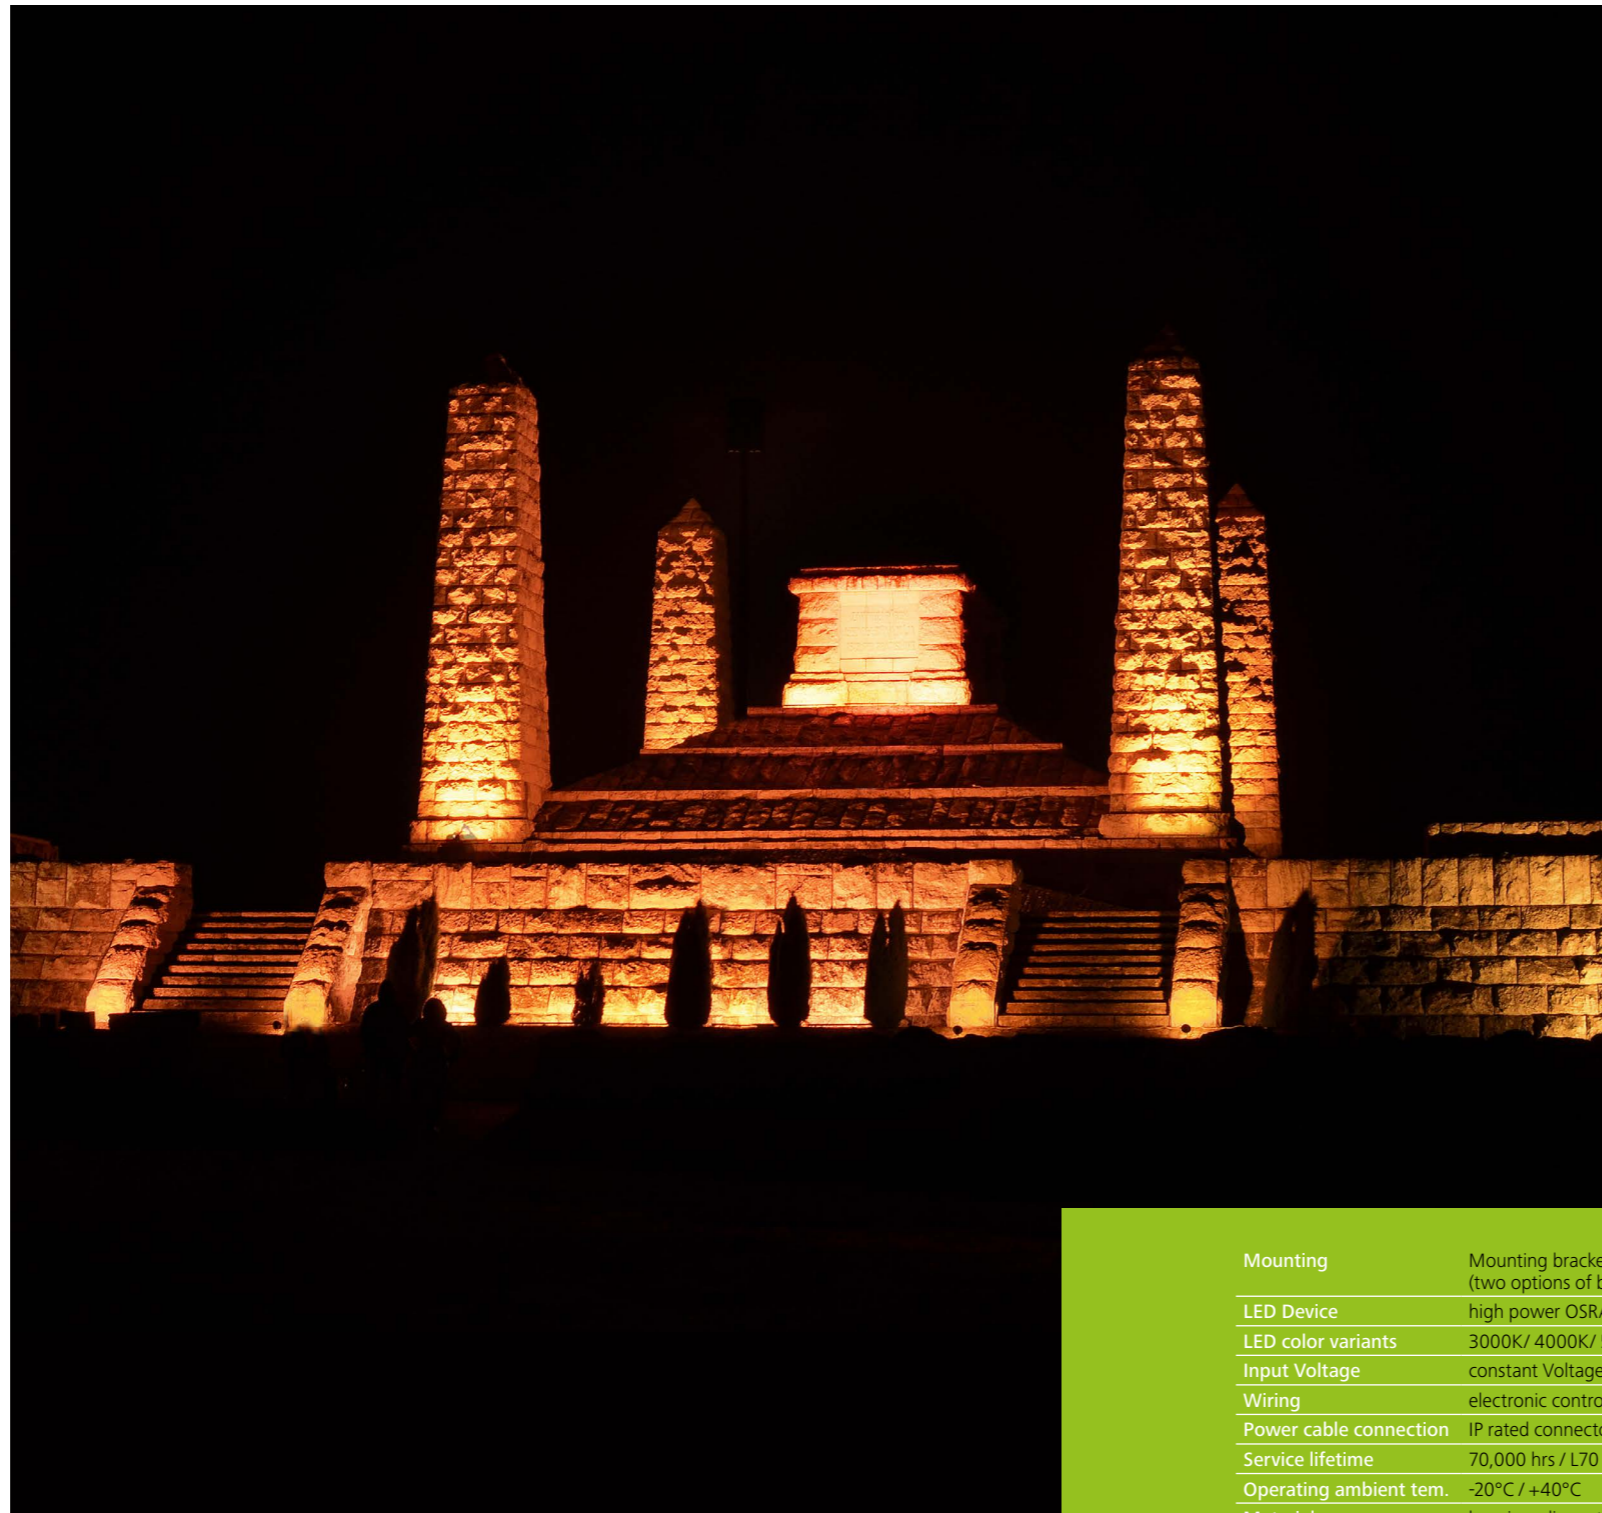

OUTDOOR FAMILY WHITE / TUNABLE WHITE

DIMENSIONS

LED

up to
4536
lm

Mounting	Mounting bracket adjustable (two options of bracket lengths)
LED Device	high power OSRAM LEDs
LED color variants	3000K/ 4000K/ 5700K
Input Voltage	constant Voltage 48V DC
Wiring	electronic control gear intergated
Power cable connection	IP rated connectors
Service lifetime	70,000 hrs / L70 @25°C
Operating ambient tem.	-20°C / +40°C
Materials	housing: die cast aluminium cover: clear hardened glass
Dimensions	9 WHITE: 111 / 126 x 45 x 300 mm 18 WHITE: 111 / 126 x 45 x 600 mm 27 WHITE: 111 / 126 x 45 x 900 mm 36 WHITE: 111 / 126 x 45 x 1200 mm
Accessories (not included):	constant Voltage 48V power supply

AEDI LINE PARVUS
9/18/27/36 WHITE

AEDI LINE PARVUS with state-of-the-art WHITE LED technology and made using the highest quality materials and construction methods. Bringing the flexibility to outdoor application, this powerful lighting fixture is ideally suited to use in landscape and building illumination, and IP66 ensures safe operation in even the most demanding areas.