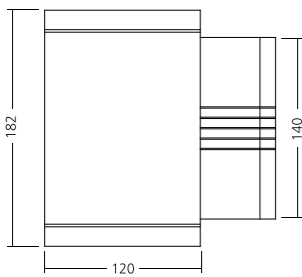

DIMENSIONS

LED

up to
2 x 600
lm

| | |
|-----------------------------|--|
| Mounting | Wall mounted |
| LED Device | high power OSRAM LEDs |
| LED color variants | 3000K / 4000K / 5700K |
| Input Voltage | constant Voltage 48V DC |
| Power cable connection | Outdoor cable H05RRR-F 2 x 1,5 mm (L=0,5m) |
| Service lifetime | 70,000 hrs / L70 @25°C |
| Operating ambient tem. | -20°C / +40°C |
| Materials | housing: die cast aluminium |
| Dimensions | 120 x 275 x 204 mm |
| Accessories (not included): | constant Voltage 48V Power supply |

AEDI WALL GLOBUS WHITE TWIN

The stylishly modern and unassuming exterior of AEDI GLOBUS houses state-of-the-art White LED technology and made using the highest quality materials and construction methods. Bringing the flexibility to outdoor application, this powerful lighting fixture is ideally suited to use in landscape and building illumination, and IP54 ensures safe operation in even the most demanding areas.

| Type | net lumen output (at Ta = 25 °C) (lm) | power consumption W (mA) | LED Device (LEDs Pcs.) | beam angle | weight (kg) |
|------------------------------------|---|-----------------------------|---------------------------|------------------------|----------------|
| AEDI WALL GLOBUS WHITE TWIN | 2x600 | 18.5 (500) | 2x6 | Spot / Narrow / Medium | 2.8 |