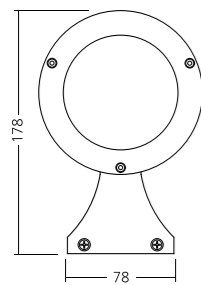

DIMENSIONS

LED

up to
2 x 600
lm

| | |
|-----------------------------|--|
| Mounting | Wall mounted |
| LED Device | high power OSRAM LEDs |
| LED color variants | 3000K / 4000K / 5700K |
| Input Voltage | constant Voltage 48V DC |
| Power cable connection | Outdoor cable H05RRR-F 2 x 1,5 mm (L=0,5m) |
| Service lifetime | 70,000 hrs / L70 @25°C |
| Operating ambient tem. | -20°C / +40°C |
| Materials | housing: die cast aluminium |
| Dimensions | 120 x 275 x 204 mm |
| Accessories (not included): | constant Voltage 48V Power supply |

| Type | net lumen output (at Ta = 25 °C) (lm) | power consumption W (mA) | LED Device (LEDs Pcs.) | beam angle | weight (kg) |
|------------------------------------|---|-----------------------------|---------------------------|------------------------|----------------|
| AEDI WALL GLOBUS WHITE TWIN | 2x600 | 18.5 (500) | 2x6 | Spot / Narrow / Medium | 2.8 |