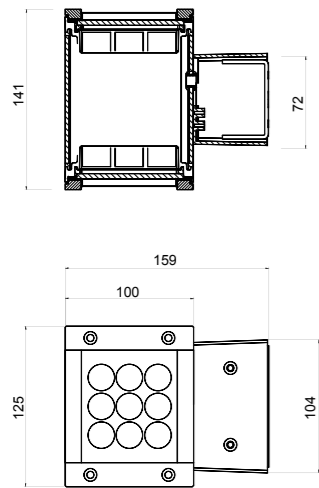

DIMENSIONS

LED
up to
2 x 650
lm

Mounting	Wall mounted
LED Device	high power OSRAM LEDs
LED color variants	3000K / 4000K / 5700K
Input Voltage	constant Voltage 48V DC
Power cable connection	Outdoor cable H05RRR-F 2 x 1,5 mm (L=0,5m)
Service lifetime	70,000 hrs / L70 @25°C
Operating ambient tem.	-20°C / +40°C
Materials	Housing: die cast aluminium Cover: clear hardened glass
Dimensions	125 x 141 x 159 mm
Accessories (not included):	Power supply 230V AC/ 48 V DC

Type	net lumen output (at Ta = 25 °C) (lm)	power consumption W (mA)	LED Device (LEDs Pcs.)	beam angle	weight (kg)
AEDI WALL SQUARE WHITE TWIN	2x650	19.2 (350) / 38.4 (500)	2x9	Spot / Narrow / Medium	2.8