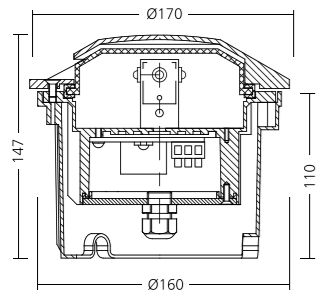

DIMENSIONS

MULTI STAR

STAR

up to 100 lm

Mounting	Ground Recessed
LED Device	high power OSRAM LEDs
LED color variants	3000K / 4000K / 5700K / RED / GREEN / BLUE
Input Voltage	constant Voltage 48V DC
Wiring	electronic control gear intergated
Power cable connection	Outdoor cable H05RR-F 2 x 1,5mm (L=0,5m)
Service lifetime	70,000 hrs / L70 @25°C
Operating ambient tem.	-20°C / +40°C
Materials	housing: die cast aluminium
Dimensions	ø170 x 147 mm
Accessories (not included):	constant Voltage 48V Power supply

Type	net lumen output (at Ta = 25 °C)	power consumption	LED Device	beam angle	weight
	(lm)	W	(LEDs Pcs.)		(kg)
AEDI MULTI STAR GROUND	100	5	4	Multi Star	2,1
AEDI STAR GROUND	100	5	1	Star	2,1

The Company reserves the right to change any product specifications without prior notification.