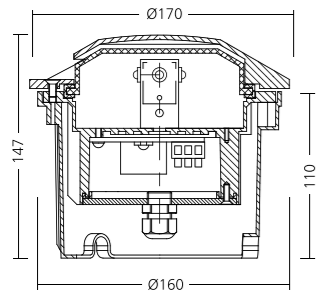

DIMENSIONS

MULTI STAR

STAR

up to
100
lm

| | |
|--------------------------------|--|
| Mounting | Ground Recessed |
| LED Device | high power OSRAM LEDs |
| LED color variants | 3000K / 4000K / 5700K / RED / GREEN / BLUE |
| Input Voltage | constant Voltage 48V DC |
| Wiring | electronic control gear intergated |
| Power cable connection | Outdoor cable H05RR-F 2 x 1,5mm (L=0,5m) |
| Service lifetime | 70,000 hrs / L70 @25°C |
| Operating ambient tem. | -20°C / +40°C |
| Materials | housing: die cast aluminium |
| Dimensions | ø170 x 147 mm |
| Accessories (not included): | constant Voltage 48V Power supply |