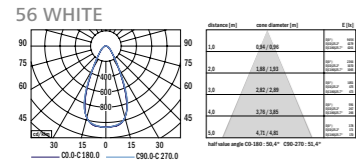

OUTDOOR FAMILY WHITE / TUNABLE WHITE

DIMENSIONS

LED
up to
9020
lm

| | |
|------------------------|--|
| Mounting | manual tilt adjustable bracket |
| LED Device | high power OSRAM LEDs |
| LED color variants | 3000 K / 4000 K / 5700 K |
| Input Voltage | 100-240V AC 50/60Hz / Daisy Chain System |
| Power cable connection | IP rated connectors |
| Service lifetime | 70,000 hrs / L70 @25°C |
| Operating ambient tem. | -40°C / +40°C |
| Materials | housing: die cast aluminium cover: clear hardened glass |
| Dimensions | 190 x 440 x 80 mm |

| Type | net lumen output (at Ta = 25 °C) | power consumption | LED Device | beam angle | weight |
|-------------------------------|-------------------------------------|----------------------|---------------|---------------------------------------|--------|
| | (lm) | W | (LEDs Pcs.) | | (kg) |
| AEDI WASH UNO 56 WHITE | 9020 | 92 | 56 | Spot / Narrow / Medium / Wide / Asym. | 16.8 |