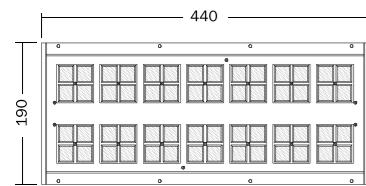

OUTDOOR FAMILY WHITE / TUNABLE WHITE

DIMENSIONS

LED
up to
9020
lm

| | |
|------------------------|--|
| Mounting | manual tilt adjustable bracket |
| LED Device | high power OSRAM LEDs |
| LED color variants | 3000 K / 4000 K / 5700 K |
| Input Voltage | 100-240V AC 50/60Hz / Daisy Chain System |
| Power cable connection | IP rated connectors |
| Service lifetime | 70,000 hrs / L70 @25°C |
| Operating ambient tem. | -40°C / +40°C |
| Materials | housing: die cast aluminium cover: clear hardened glass |
| Dimensions | 190 x 440 x 80 mm |

| Type | net lumen output (at Ta = 25 °C) | power consumption | LED Device | beam angle | weight |
|-------------------------------|-------------------------------------|----------------------|---------------|---------------------------------------|--------|
| | (lm) | W | (LEDs Pcs.) | | (kg) |
| AEDI WASH UNO 56 WHITE | 9020 | 92 | 56 | Spot / Narrow / Medium / Wide / Asym. | 16.8 |